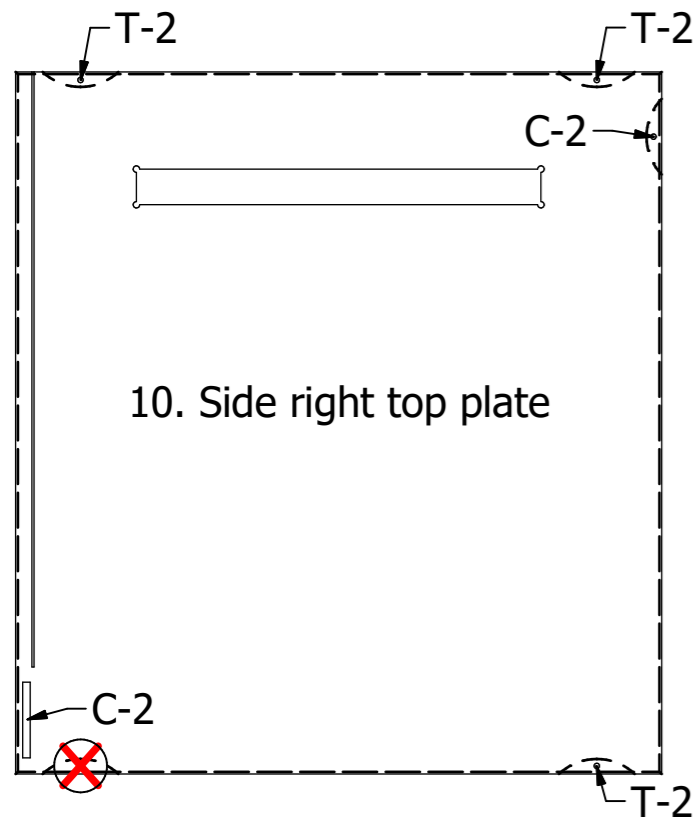

PARTS LIST			
NR.	CODE	NAME	QTY
1	BP	Bottom plate	1
2	FRB	Front right bottom plate	1
3	FLB	Front left bottom plate	1
4	SRB	Side right bottom plate	1
5	RB	Steel bottom plate	1
6	SLB	Side left bottom plate	1
7	MP	Middle plate	1
8	FRT	Front right top plate	1
9	FLT	Front left top plate	1
10	SRT	Side right top plate	1
11	SLT	Side left top plate	1
12	RT	Steel top plate	1
13	TP	Top plate	1
14	C	Clamex P14	12
15	T	Tenso	20

LAGO

PARTS LIST				
NR.	CODE	NAME	QTY	IMAGE
14	C	Clamex P14	12	
15	T	Tenso	20	

PARTS LIST			
NR.	CODE	NAME	QTY
1	BP	Bottom plate	1

T-1 = 8pcs.

PARTS LIST			
NR.	CODE	NAME	QTY
2	FRB	Front right bottom plate	1
3	FLB	Front left bottom plate	1

C-1 = 2pcs.

C-2 = 4pcs.

T-2 = 4pcs.

T-1 = 2pcs.

PARTS LIST			
NR.	CODE	NAME	QTY
4	SRB	Side right bottom plate	1

C-1 = 1pcs.
C-2 = 1pcs.

T-2 = 2pcs.
T-1 = 1pcs.

PARTS LIST			
NR.	CODE	NAME	QTY
5	RB	Steel bottom plate	1

C-1 = 2pcs.

C-2 = 4pcs.

T-2 = 6pcs.

PARTS LIST			
NR.	CODE	NAME	QTY
10	SRT	Side right top plate	1
11	SLT	Side left top plate	1

C-1 = 2pcs.

T-2 = 6pcs.

PARTS LIST			
NR.	CODE	NAME	QTY
12	RT	Steel top plate	1