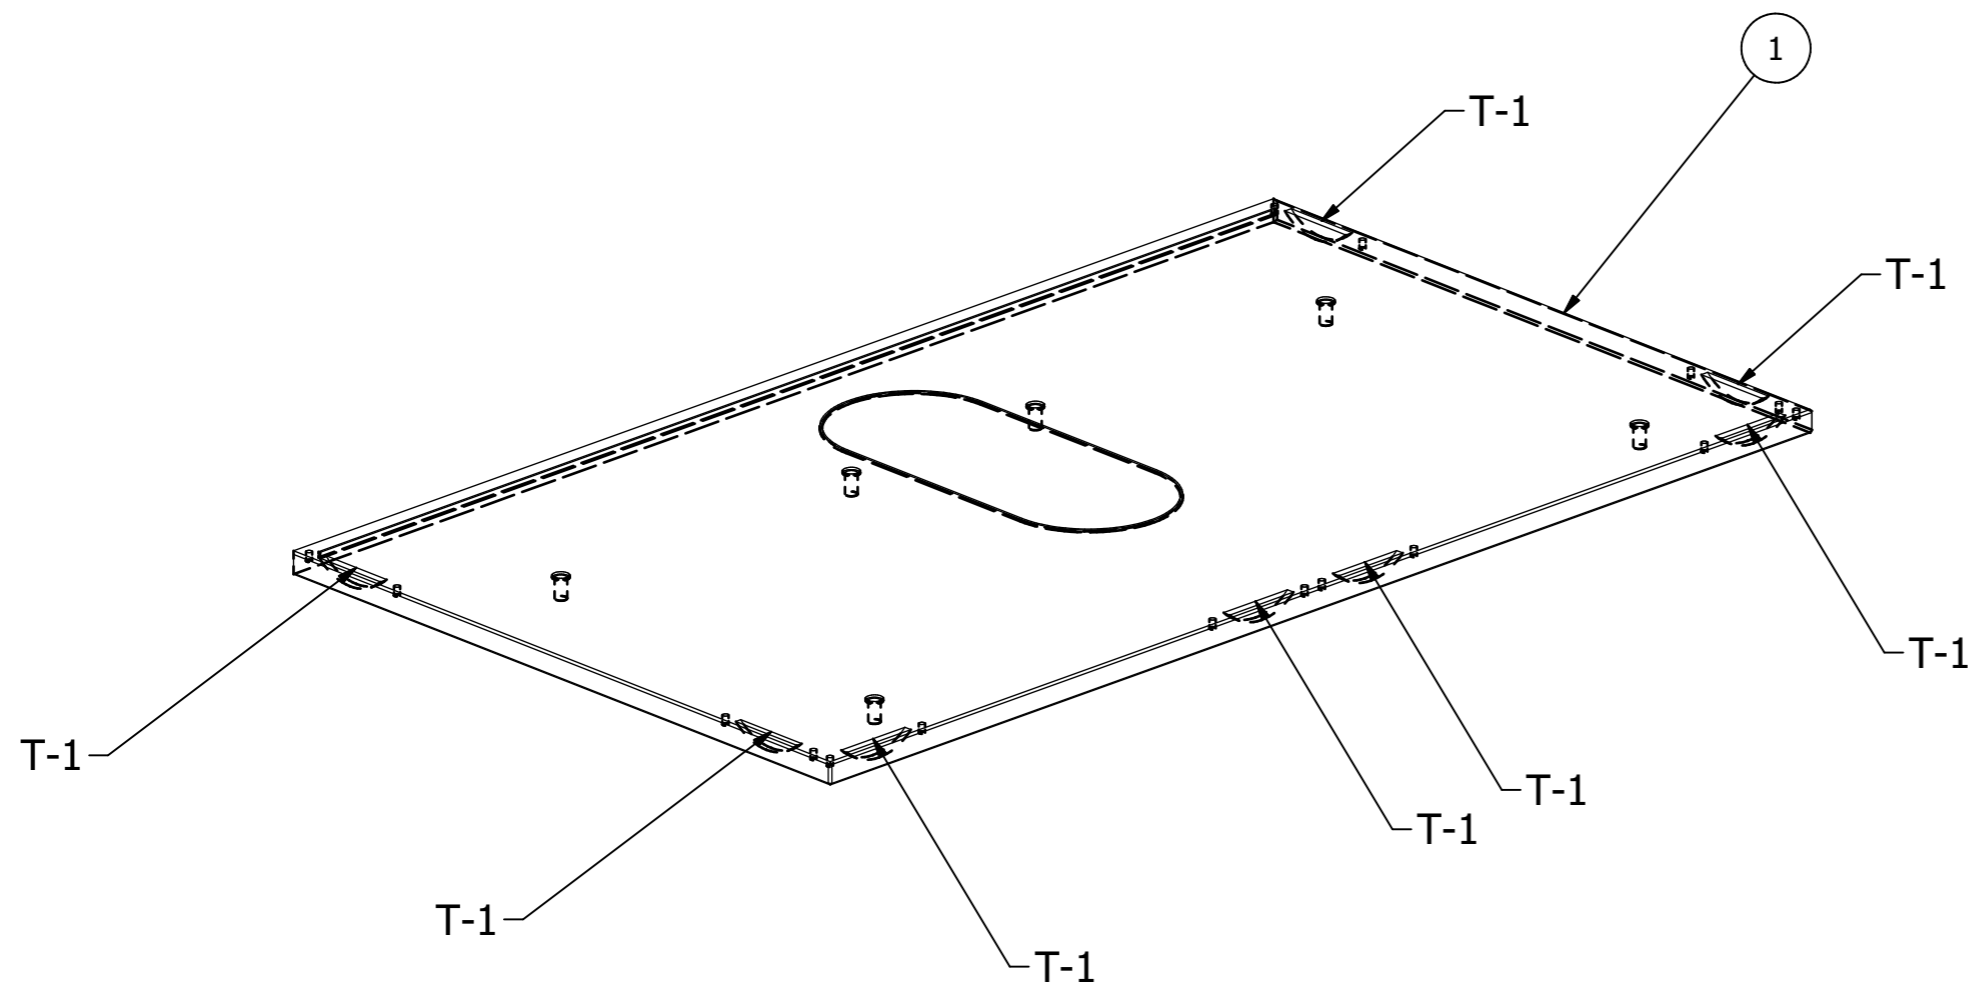

PARTS LIST			
NR.	CODE	NAME	QTY
1	BP	Bottom plate	1
2	FRB	Front right bottom plate	1
3	FLB	Front left bottom plate	1
4	SRB	Side right bottom plate	1
5	RB	Steel bottom plate	1
6	SLB	Side left bottom plate	1
7	MP	Middle plate	1
8	FRT	Front right top plate	1
9	FLT	Front left top plate	1
10	SRT	Side right top plate	1
11	SLT	Side left top plate	1
12	RT	Steel top plate	1
13	TP	Top plate	1
14	C	Clamex P14	12
15	T	Tenso	20

LAGO

PARTS LIST				
NR.	CODE	NAME	QTY	IMAGE
14	C	Clamex P14	12	
15	T	Tenso	20	

PARTS LIST			
NR.	CODE	NAME	QTY
1	BP	Bottom plate	1

T-1 = 8pcs.

PARTS LIST			
NR.	CODE	NAME	QTY
2	FRB	Front right bottom plate	1
3	FLB	Front left bottom plate	1

C-1 = 2pcs.

C-2 = 4pcs.

T-2 = 4pcs.

T-1 = 2pcs.

PARTS LIST			
NR.	CODE	NAME	QTY
4	SRB	Side right bottom plate	1

C-1 = 1pcs.
C-2 = 1pcs.

T-2 = 2pcs.
T-1 = 1pcs.

PARTS LIST			
NR.	CODE	NAME	QTY
5	RB	Steel bottom plate	1

C-1 = 2pcs.

C-2 = 4pcs.

T-2 = 6pcs.

PARTS LIST			
NR.	CODE	NAME	QTY
10	SRT	Side right top plate	1
11	SLT	Side left top plate	1

C-1 = 2pcs.

T-2 = 6pcs.

PARTS LIST			
NR.	CODE	NAME	QTY
12	RT	Steel top plate	1