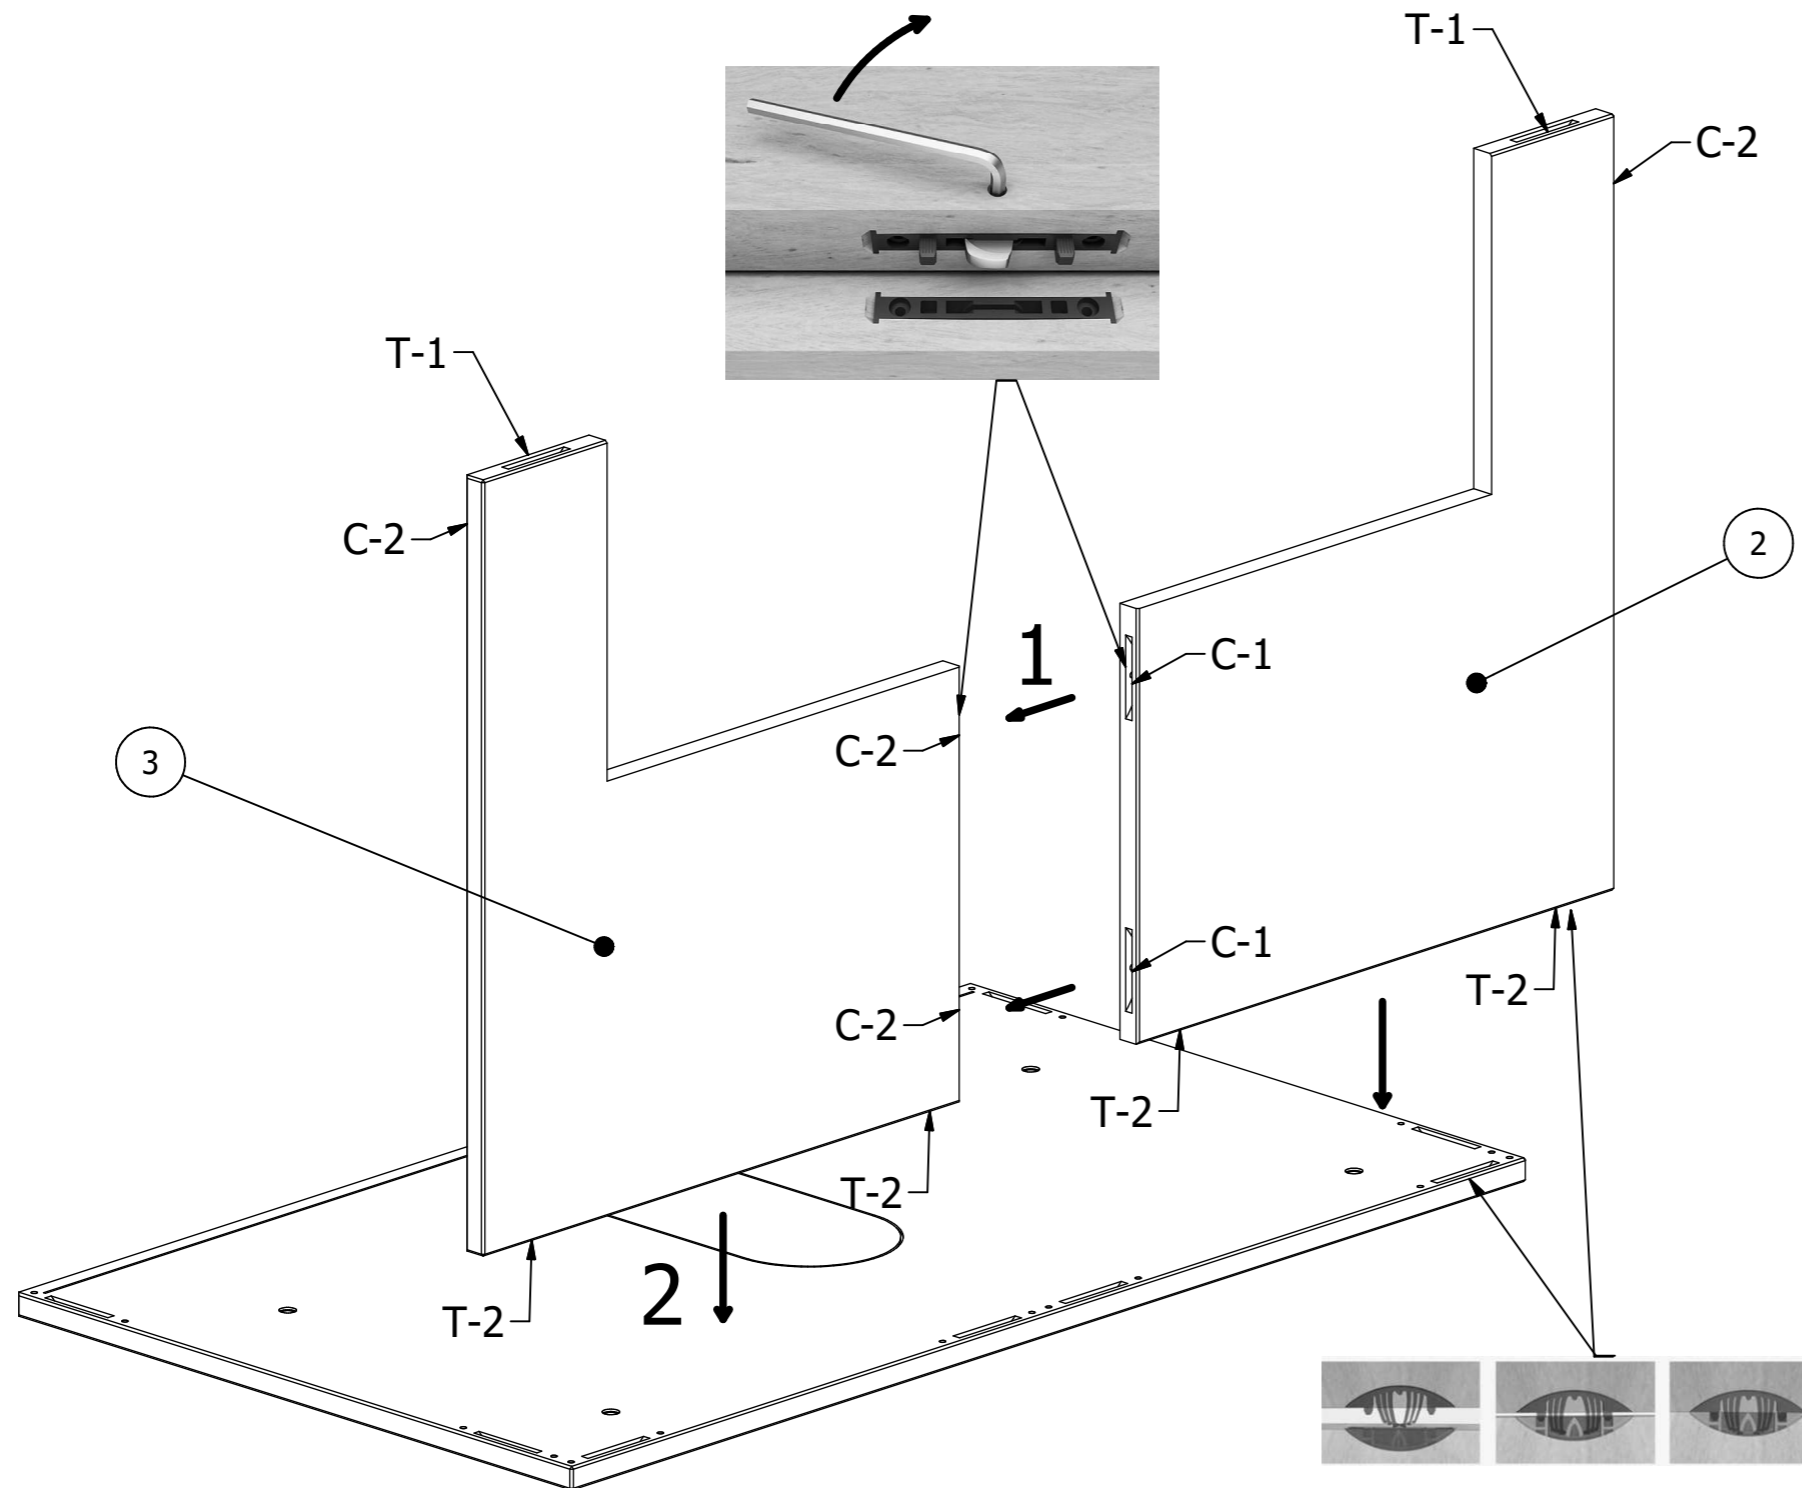

PARTS LIST			
NR.	CODE	NAME	QTY
1	BP	Bottom plate	1
2	FRB	Front right bottom plate	1
3	FLB	Front left bottom plate	1
4	SRB	Side right bottom plate	1
5	RB	Steel bottom plate	1
6	SLB	Side left bottom plate	1
7	MP	Middle plate	1
8	FRT	Front right top plate	1
9	FLT	Front left top plate	1
10	SRT	Side right top plate	1
11	SLT	Side left top plate	1
12	RT	Steel top plate	1
13	TP	Top plate	1
14	C	Clamex P14	12
15	T	Tenso	20

LAGO

PARTS LIST				
NR.	CODE	NAME	QTY	IMAGE
14	C	Clamex P14	12	
15	T	Tenso	20	

PARTS LIST			
NR.	CODE	NAME	QTY
1	BP	Bottom plate	1

T-1 = 8pcs.

PARTS LIST			
NR.	CODE	NAME	QTY
2	FRB	Front right bottom plate	1
3	FLB	Front left bottom plate	1

C-1 = 2pcs.

C-2 = 4pcs.

T-2 = 4pcs.

T-1 = 2pcs.

PARTS LIST			
NR.	CODE	NAME	QTY
4	SRB	Side right bottom plate	1

C-1 = 1pcs.
C-2 = 1pcs.

T-2 = 2pcs.
T-1 = 1pcs.

PARTS LIST			
NR.	CODE	NAME	QTY
5	RB	Steel bottom plate	1

C-1 = 2pcs.

C-2 = 4pcs.

T-2 = 6pcs.

PARTS LIST			
NR.	CODE	NAME	QTY
10	SRT	Side right top plate	1
11	SLT	Side left top plate	1

C-1 = 2pcs.

T-2 = 6pcs.

PARTS LIST			
NR.	CODE	NAME	QTY
12	RT	Steel top plate	1