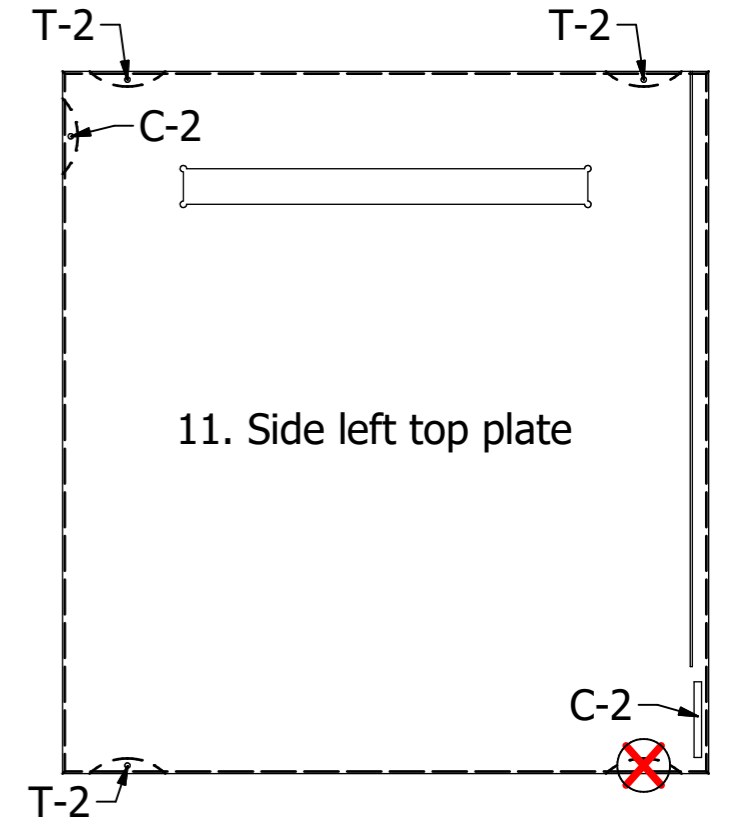

PARTS LIST			
NR.	CODE	NAME	QTY
1	BP	Bottom plate	1
2	FRB	Front right bottom plate	1
3	FLB	Front left bottom plate	1
4	SRB	Side right bottom plate	1
5	RB	Steel bottom plate	1
6	SLB	Side left bottom plate	1
7	MP	Middle plate	1
8	FRT	Front right top plate	1
9	FLT	Front left top plate	1
10	SRT	Side right top plate	1
11	SLT	Side left top plate	1
12	RT	Steel top plate	1
13	TP	Top plate	1
14	C	Clamex P14	12
15	T	Tenso	20

LAGO

PARTS LIST				
NR.	CODE	NAME	QTY	IMAGE
14	C	Clamex P14	12	
15	T	Tenso	20	

PARTS LIST			
NR.	CODE	NAME	QTY
1	BP	Bottom plate	1

T-1 = 8pcs.

PARTS LIST			
NR.	CODE	NAME	QTY
2	FRB	Front right bottom plate	1
3	FLB	Front left bottom plate	1

C-1 = 2pcs.

C-2 = 4pcs.

T-2 = 4pcs.

T-1 = 2pcs.

PARTS LIST			
NR.	CODE	NAME	QTY
4	SRB	Side right bottom plate	1

C-1 = 1pcs.
C-2 = 1pcs.

T-2 = 2pcs.
T-1 = 1pcs.

PARTS LIST			
NR.	CODE	NAME	QTY
5	RB	Steel bottom plate	1

C-1 = 2pcs.

C-2 = 4pcs.

T-2 = 6pcs.

PARTS LIST			
NR.	CODE	NAME	QTY
10	SRT	Side right top plate	1
11	SLT	Side left top plate	1

C-1 = 2pcs.

T-2 = 6pcs.

PARTS LIST			
NR.	CODE	NAME	QTY
12	RT	Steel top plate	1