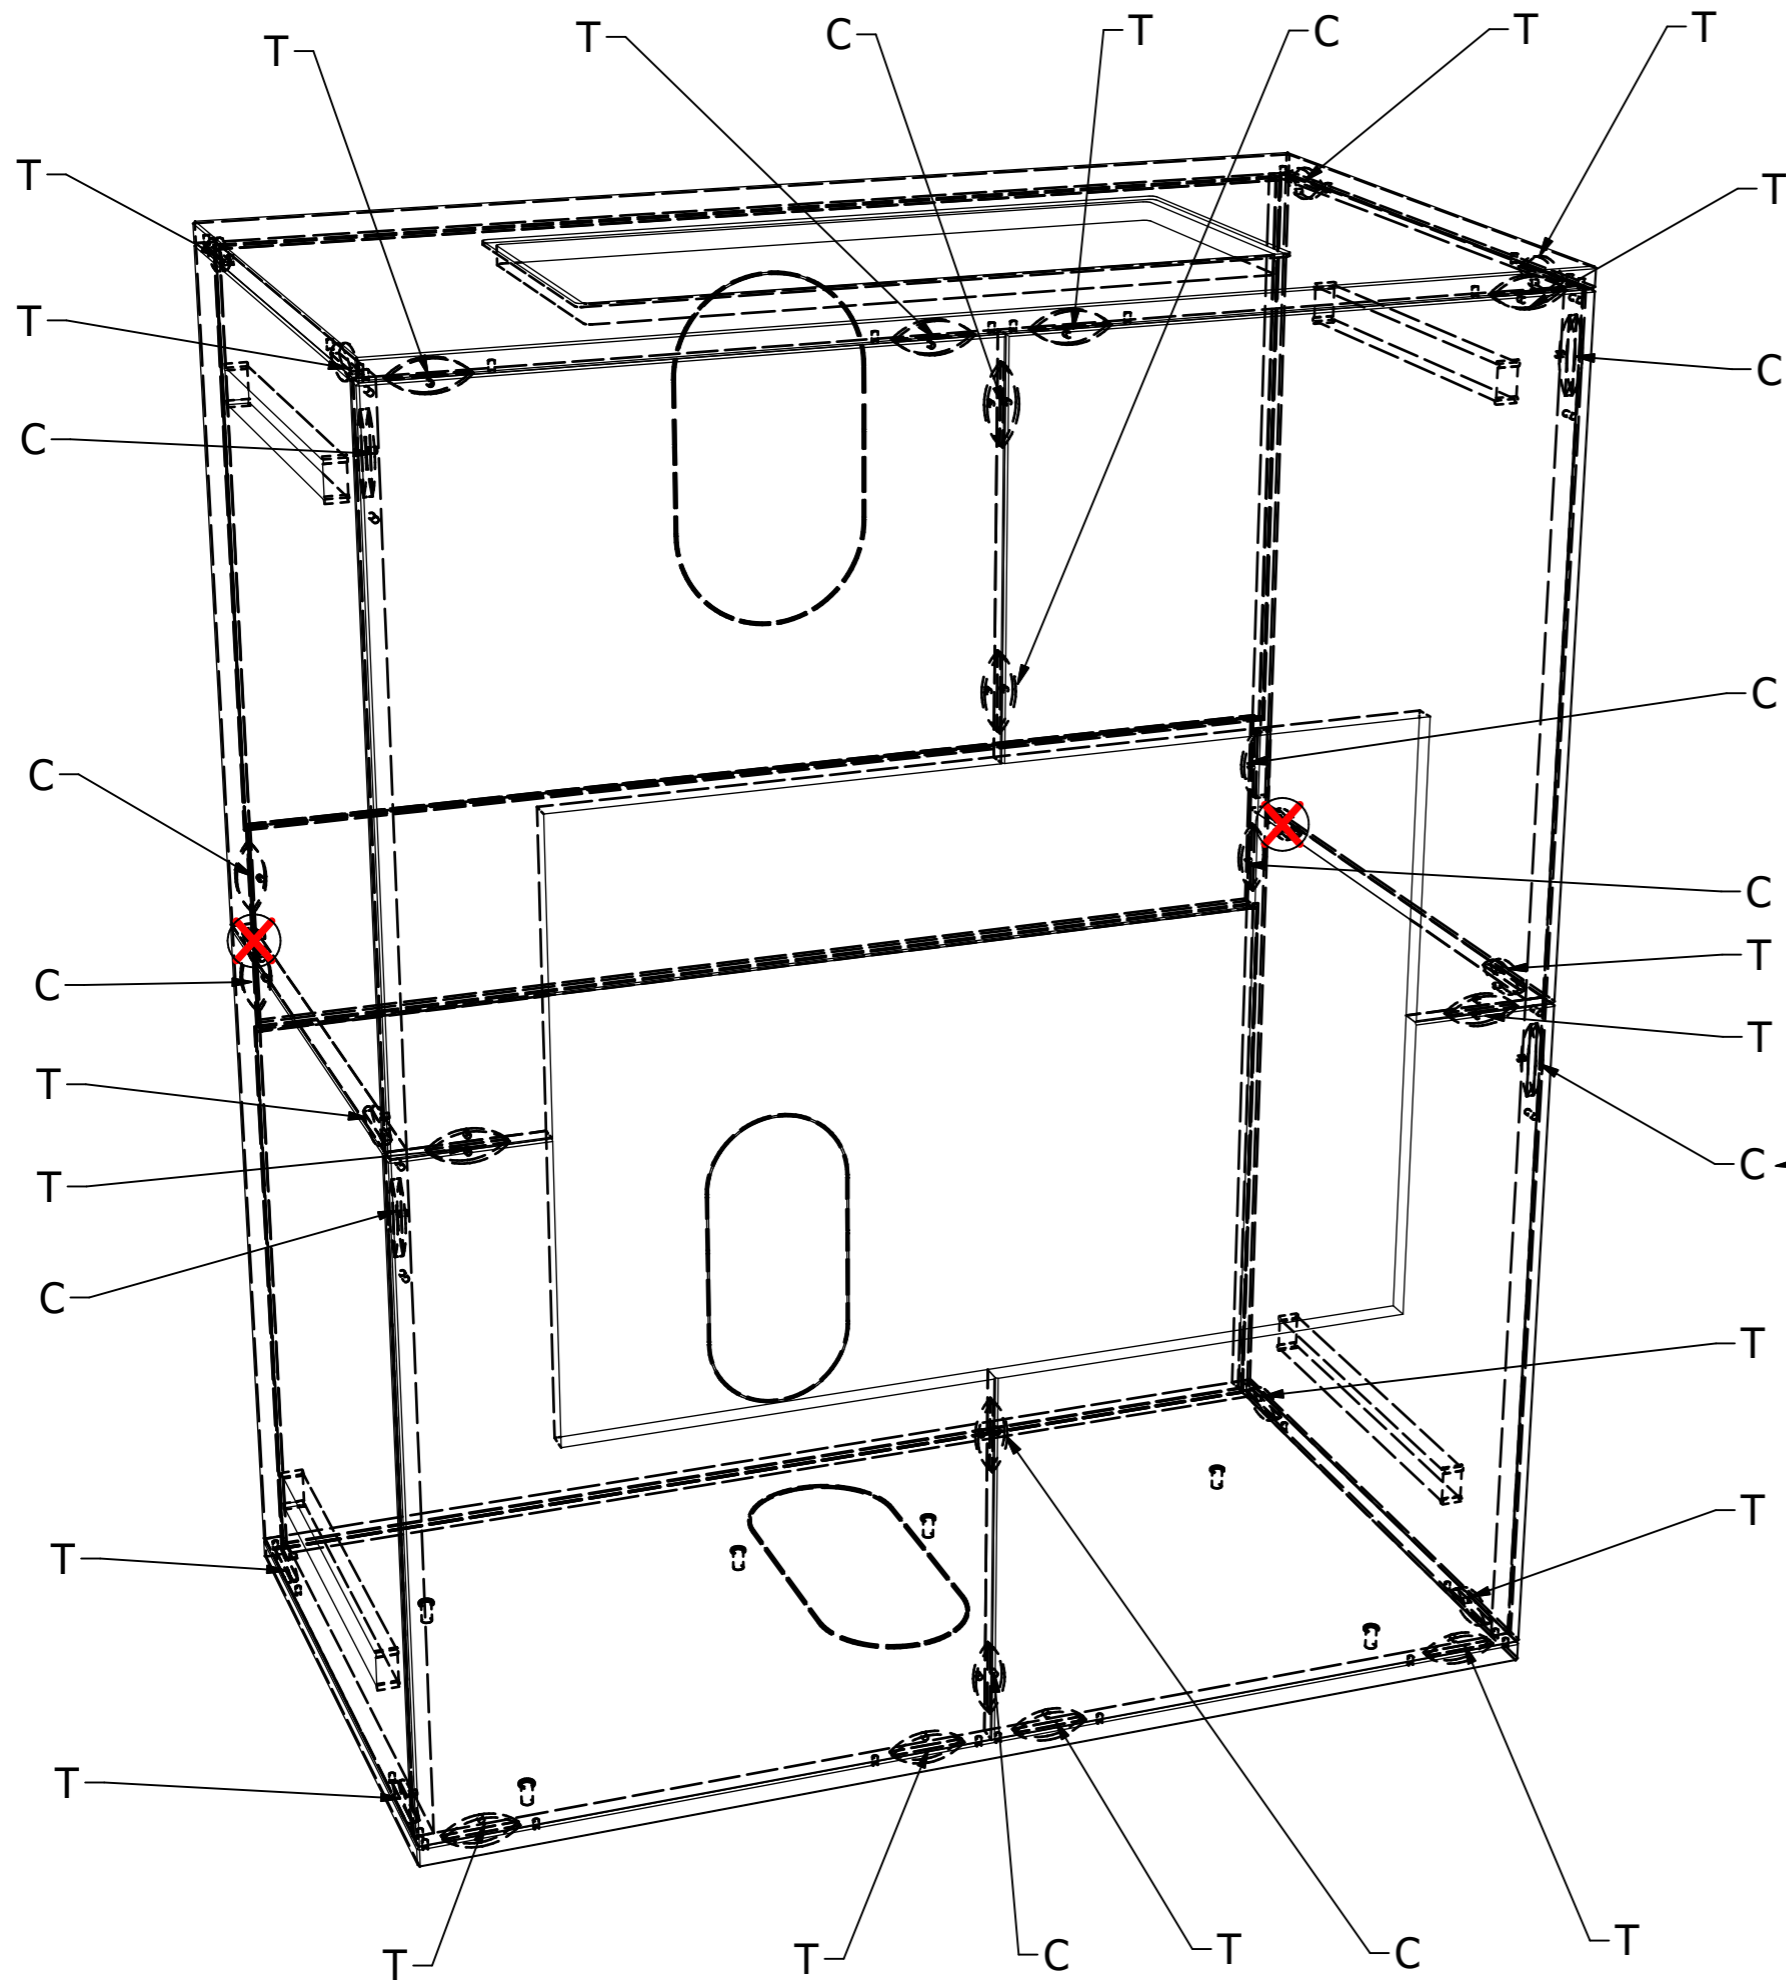

PARTS LIST			
NR.	CODE	NAME	QTY
1	BP	Bottom plate	1
2	FRB	Front right bottom plate	1
3	FLB	Front left bottom plate	1
4	SRB	Side right bottom plate	1
5	RB	Steel bottom plate	1
6	SLB	Side left bottom plate	1
7	MP	Middle plate	1
8	FRT	Front right top plate	1
9	FLT	Front left top plate	1
10	SRT	Side right top plate	1
11	SLT	Side left top plate	1
12	RT	Steel top plate	1
13	TP	Top plate	1
14	C	Clamex P14	12
15	T	Tenso	20

LAGO

PARTS LIST				
NR.	CODE	NAME	QTY	IMAGE
14	C	Clamex P14	12	
15	T	Tenso	20	

PARTS LIST			
NR.	CODE	NAME	QTY
1	BP	Bottom plate	1

T-1 = 8pcs.

PARTS LIST			
NR.	CODE	NAME	QTY
2	FRB	Front right bottom plate	1
3	FLB	Front left bottom plate	1

C-1 = 2pcs.

C-2 = 4pcs.

T-2 = 4pcs.

T-1 = 2pcs.

PARTS LIST			
NR.	CODE	NAME	QTY
4	SRB	Side right bottom plate	1

C-1 = 1pcs.
C-2 = 1pcs.

T-2 = 2pcs.
T-1 = 1pcs.

PARTS LIST			
NR.	CODE	NAME	QTY
5	RB	Steel bottom plate	1

C-1 = 2pcs.

C-2 = 4pcs.

T-2 = 6pcs.

PARTS LIST			
NR.	CODE	NAME	QTY
10	SRT	Side right top plate	1
11	SLT	Side left top plate	1

C-1 = 2pcs.

T-2 = 6pcs.

PARTS LIST			
NR.	CODE	NAME	QTY
12	RT	Steel top plate	1