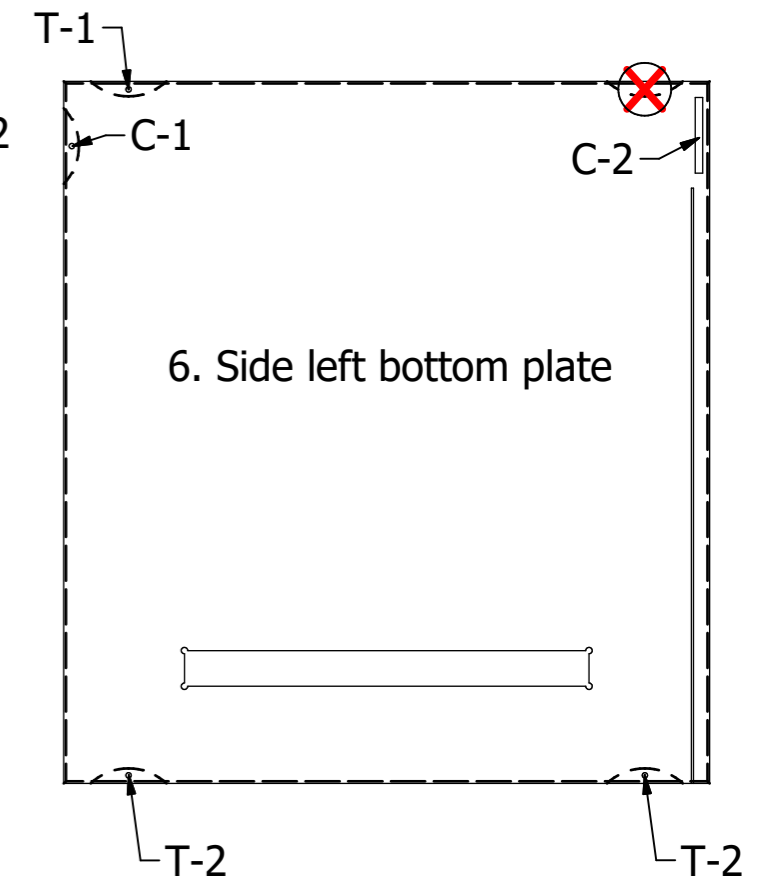

PARTS LIST			
NR.	CODE	NAME	QTY
1	BP	Bottom plate	1
2	FRB	Front right bottom plate	1
3	FLB	Front left bottom plate	1
4	SRB	Side right bottom plate	1
5	RB	Steel bottom plate	1
6	SLB	Side left bottom plate	1
7	MP	Middle plate	1
8	FRT	Front right top plate	1
9	FLT	Front left top plate	1
10	SRT	Side right top plate	1
11	SLT	Side left top plate	1
12	RT	Steel top plate	1
13	TP	Top plate	1
14	C	Clamex P14	12
15	T	Tenso	20

LAGO

PARTS LIST				
NR.	CODE	NAME	QTY	IMAGE
14	C	Clamex P14	12	
15	T	Tenso	20	

PARTS LIST			
NR.	CODE	NAME	QTY
1	BP	Bottom plate	1

T-1 = 8pcs.

PARTS LIST			
NR.	CODE	NAME	QTY
2	FRB	Front right bottom plate	1
3	FLB	Front left bottom plate	1

C-1 = 2pcs.

C-2 = 4pcs.

T-2 = 4pcs.

T-1 = 2pcs.

PARTS LIST			
NR.	CODE	NAME	QTY
4	SRB	Side right bottom plate	1

C-1 = 1pcs.
C-2 = 1pcs.

T-2 = 2pcs.
T-1 = 1pcs.

PARTS LIST			
NR.	CODE	NAME	QTY
5	RB	Steel bottom plate	1

C-1 = 2pcs.

C-2 = 4pcs.

T-2 = 6pcs.

PARTS LIST			
NR.	CODE	NAME	QTY
10	SRT	Side right top plate	1
11	SLT	Side left top plate	1

C-1 = 2pcs.

T-2 = 6pcs.

PARTS LIST			
NR.	CODE	NAME	QTY
12	RT	Steel top plate	1