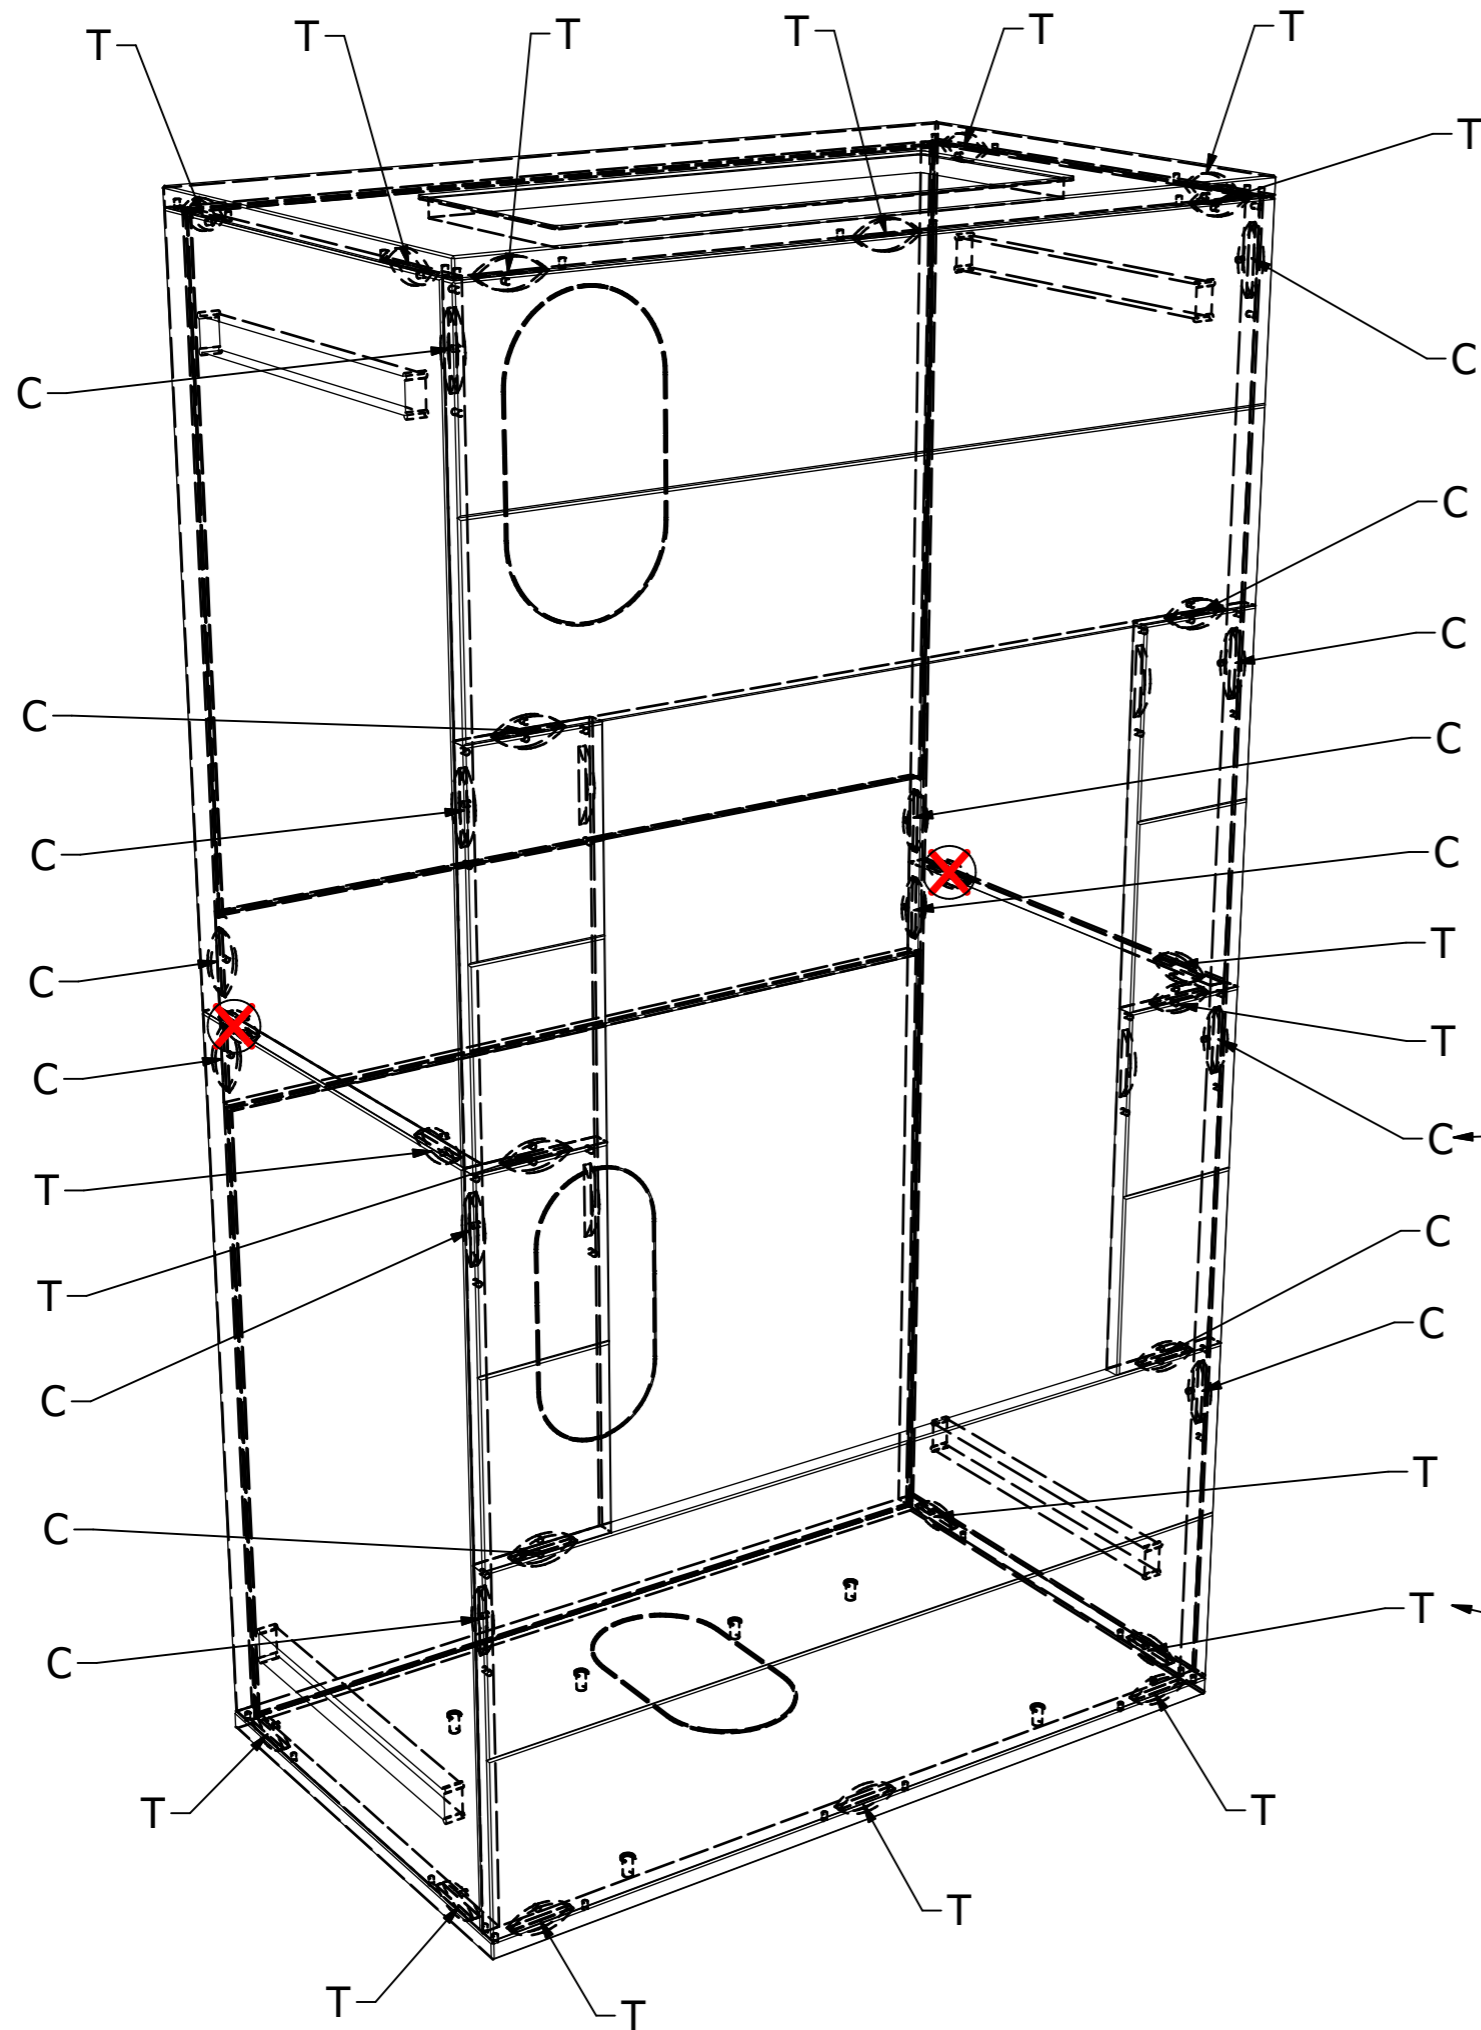

PARTS LIST			
NR.	CODE	NAME	QTY
1	BP	Bottom plate	1
2	FB	Front bottom plate	1
3	FM	Front middle plate	2
4	SR	Side right bottom plate	1
5	SB	Steel bottom plate	1
6	SL	Side left bottom plate	1
7	MP	Middle plate	1
8	FM	Front middle plate	2
9	FT	Front top plate	1
10	SLT	Side left top plate	1
11	SRT	Side right top plate	1
12	ST	Steel top plate	1
13	TP	Top plate	1
14	C	Clamex P14	16
15	T	Tenso	18

RIVO

PARTS LIST				
NR.	CODE	NAME	QTY	IMAGE
14	C	Clamex P14	16	
15	T	Tenso	18	

PARTS LIST			
NR.	CODE	NAME	QTY
1	BP	Bottom plate	1

T-1 = 7pcs.

PARTS LIST			
NR.	CODE	NAME	QTY
2	FB	Front bottom plate	1
3	FM	Front middle plate	2

C-1 = 2pcs.

C-2 = 6pcs.

T-2 = 3pcs.

T-1 = 2pcs.

PARTS LIST			
NR.	CODE	NAME	QTY
4	SR	Side right bottom plate	1

C-1 = 2cs.
C-2 = 1pcs.

T-2 = 2pcs.
T-1 = 1pcs.

PARTS LIST			
NR.	CODE	NAME	QTY
5	SB	Steel bottom plate	1

C-1 = 2pcs.

C-2 = 6pcs.

T-2 = 5pcs.

PARTS LIST			
NR.	CODE	NAME	QTY
10	SLT	Side left top plate	1
11	SRT	Side right top plate	1

C-1 = 4pcs.

C-2 = 2pcs.

T-2 = 6pcs.

PARTS LIST			
NR.	CODE	NAME	QTY
12	ST	Steel top plate	1