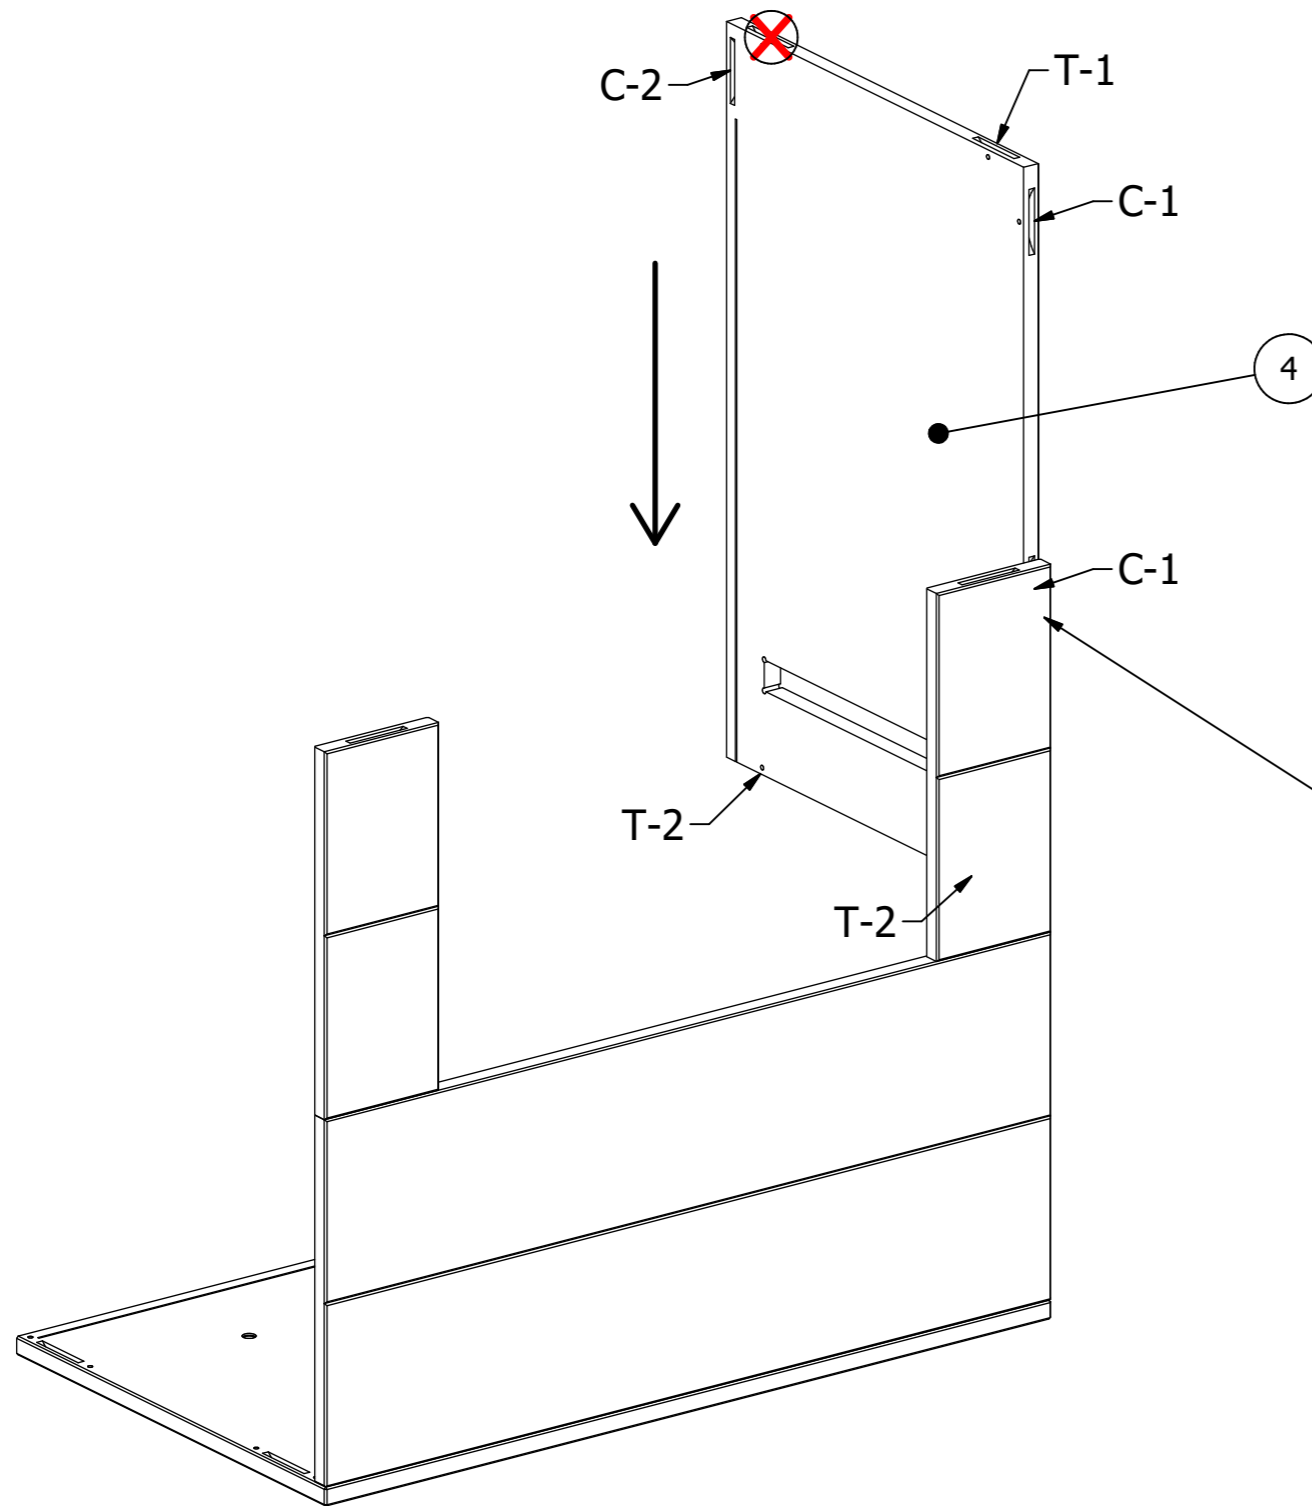

RIVO

PARTS LIST				
NR.	CODE	NAME	QTY	IMAGE
14	C	Clamex P14	16	
15	T	Tenso	18	

PARTS LIST			
NR.	CODE	NAME	QTY
1	BP	Bottom plate	1

T-1 = 7pcs.

PARTS LIST			
NR.	CODE	NAME	QTY
2	FB	Front bottom plate	1
3	FM	Front middle plate	2

C-1 = 2pcs.

C-2 = 6pcs.

T-2 = 3pcs.

T-1 = 2pcs.

PARTS LIST			
NR.	CODE	NAME	QTY
4	SR	Side right bottom plate	1

C-1 = 2cs.
C-2 = 1pcs.

T-2 = 2pcs.
T-1 = 1pcs.

PARTS LIST			
NR.	CODE	NAME	QTY
5	SB	Steel bottom plate	1

PARTS LIST			
NR.	CODE	NAME	QTY
6	SL	Side left bottom plate	1

C-1 = 3pcs.

C-2 = 1pcs.

T-2 = 2pcs.

T-1 = 1pcs.

PARTS LIST			
NR.	CODE	NAME	QTY
7	MP	Middle plate	1

C-1 = 4pcs.

PARTS LIST			
NR.	CODE	NAME	QTY
8	FM	Front middle plate	4
9	FT	Front top plate	1

C-1 = 2pcs.

C-2 = 6pcs.

T-2 = 5pcs.

PARTS LIST			
NR.	CODE	NAME	QTY
10	SLT	Side left top plate	1
11	SRT	Side right top plate	1

C-1 = 4pcs.

C-2 = 2pcs.

T-2 = 6pcs.

PARTS LIST			
NR.	CODE	NAME	QTY
12	ST	Steel top plate	1