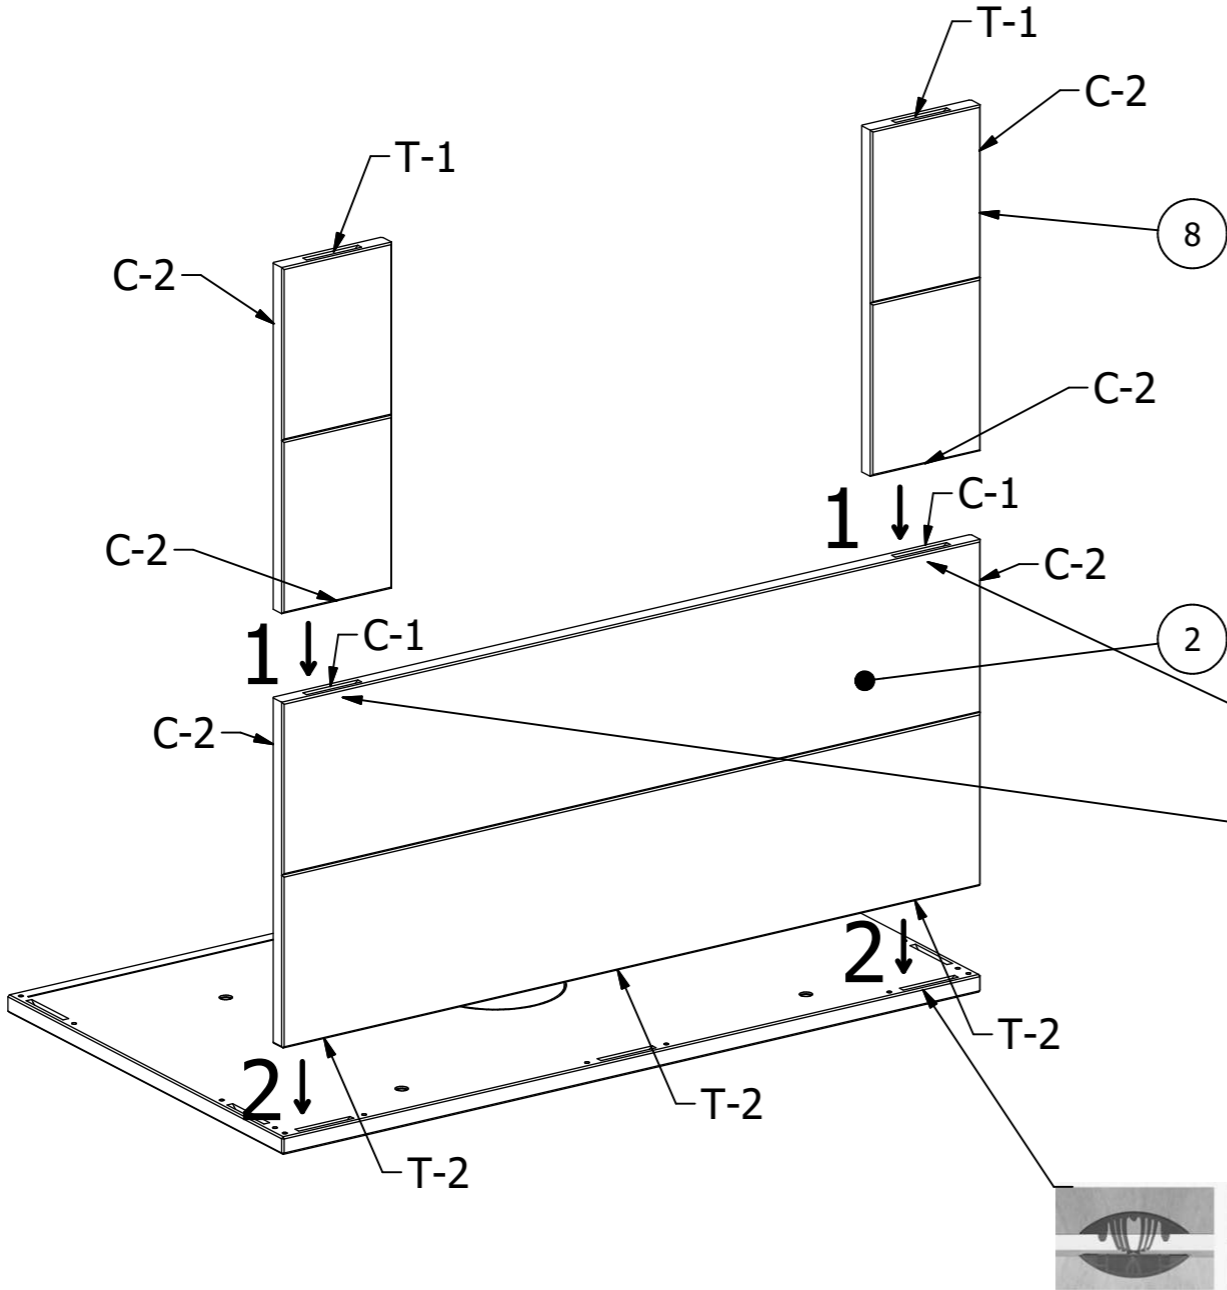

PARTS LIST			
NR.	CODE	NAME	QTY
1	BP	Bottom plate	1
2	FB	Front bottom plate	1
3	FM	Front middle plate	2
4	SR	Side right bottom plate	1
5	SB	Steel bottom plate	1
6	SL	Side left bottom plate	1
7	MP	Middle plate	1
8	FM	Front middle plate	2
9	FT	Front top plate	1
10	SLT	Side left top plate	1
11	SRT	Side right top plate	1
12	ST	Steel top plate	1
13	TP	Top plate	1
14	C	Clamex P14	16
15	T	Tenso	18

RIVO

PARTS LIST				
NR.	CODE	NAME	QTY	IMAGE
14	C	Clamex P14	16	
15	T	Tenso	18	

PARTS LIST			
NR.	CODE	NAME	QTY
1	BP	Bottom plate	1

T-1 = 7pcs.

PARTS LIST			
NR.	CODE	NAME	QTY
2	FB	Front bottom plate	1
3	FM	Front middle plate	2

C-1 = 2pcs.

C-2 = 6pcs.

T-2 = 3pcs.

T-1 = 2pcs.

PARTS LIST			
NR.	CODE	NAME	QTY
4	SR	Side right bottom plate	1

C-1 = 2cs.
C-2 = 1pcs.

T-2 = 2pcs.
T-1 = 1pcs.

PARTS LIST			
NR.	CODE	NAME	QTY
5	SB	Steel bottom plate	1

C-1 = 2pcs.

C-2 = 6pcs.

T-2 = 5pcs.

PARTS LIST			
NR.	CODE	NAME	QTY
10	SLT	Side left top plate	1
11	SRT	Side right top plate	1

C-1 = 4pcs.

C-2 = 2pcs.

T-2 = 6pcs.

PARTS LIST			
NR.	CODE	NAME	QTY
12	ST	Steel top plate	1