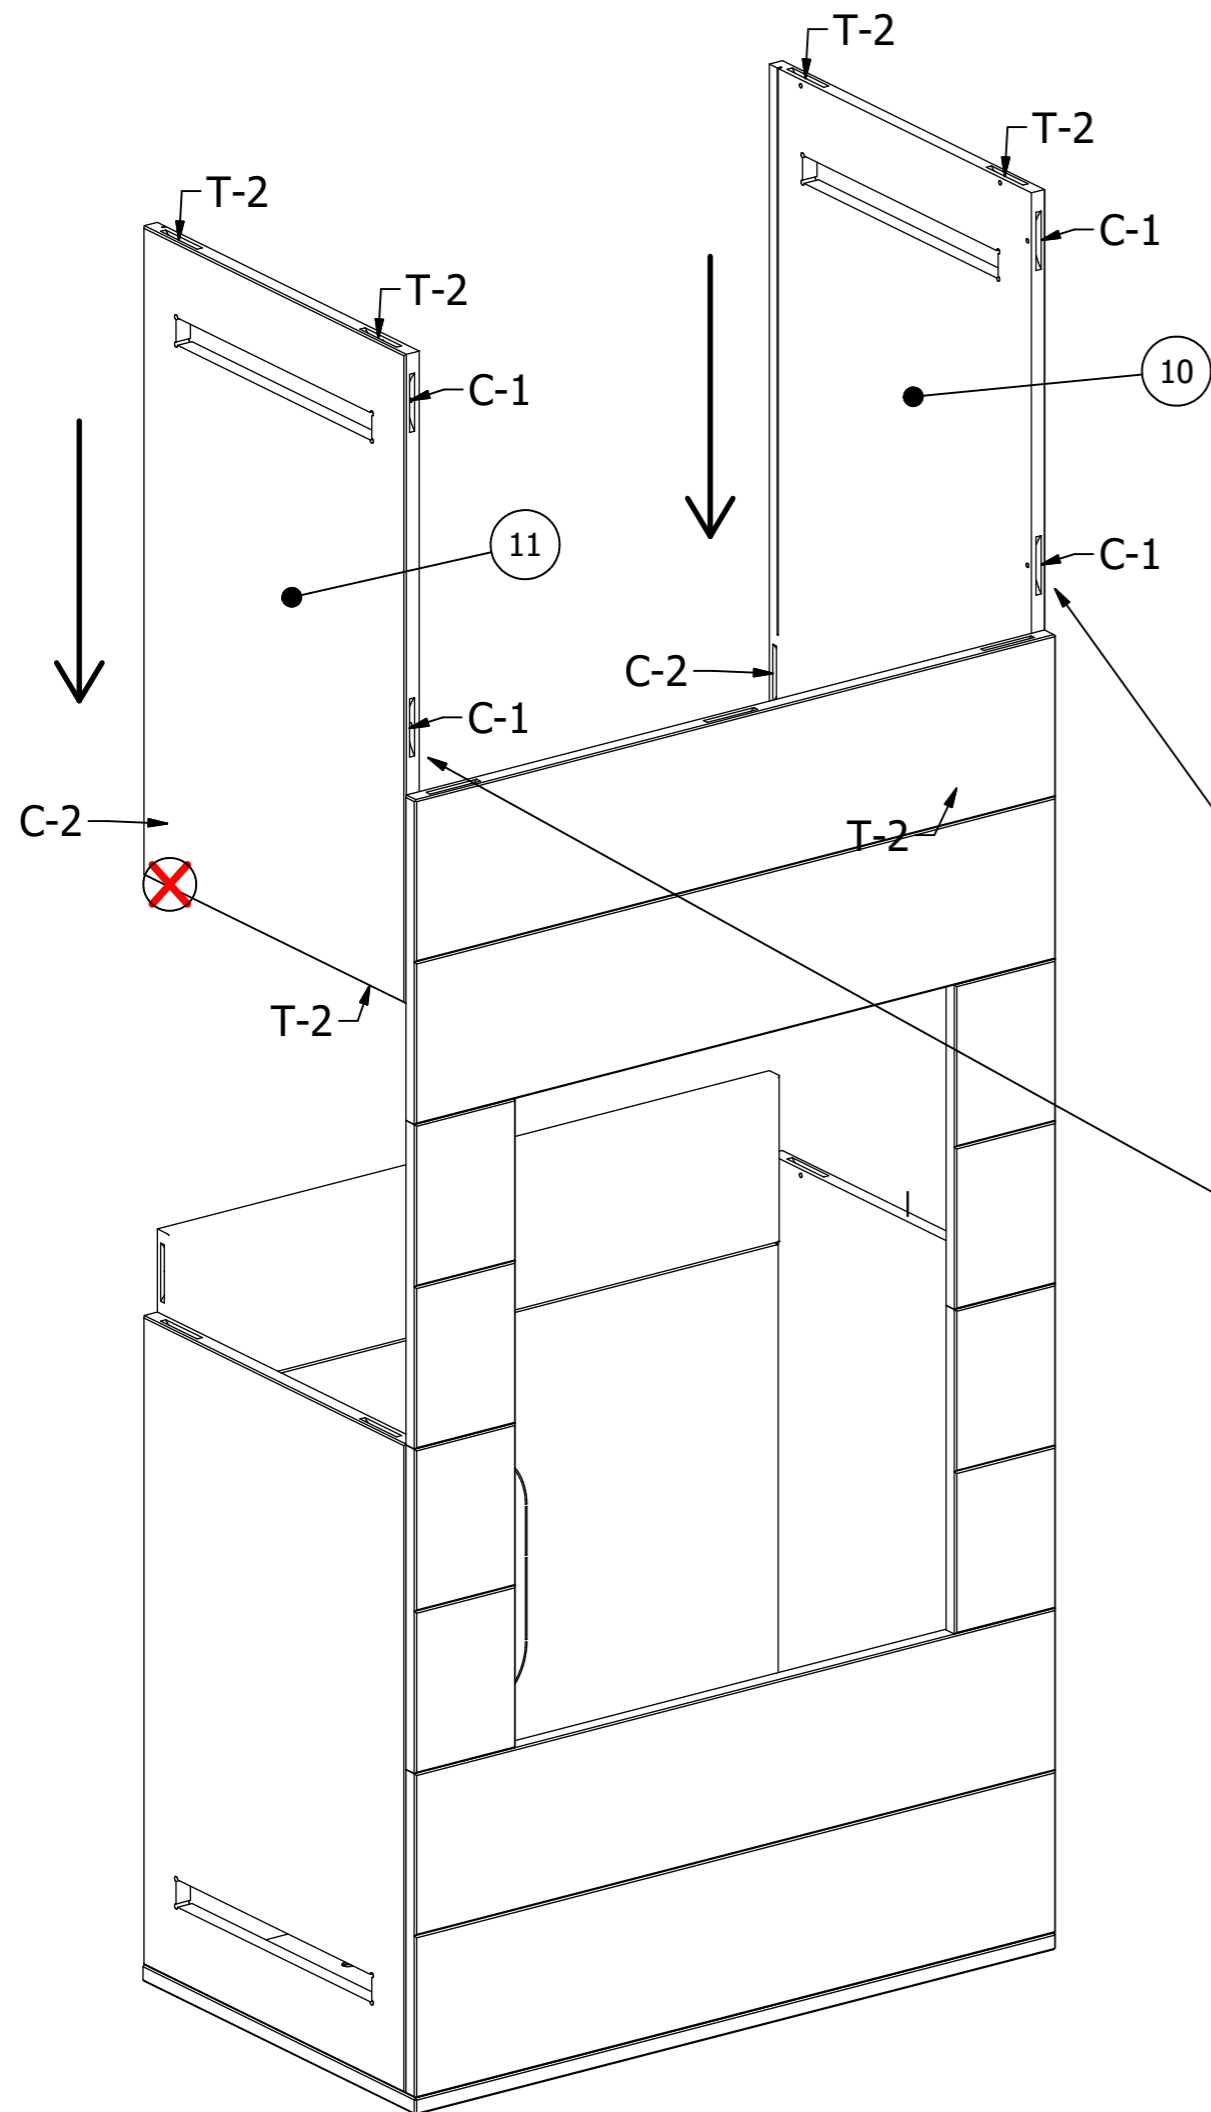

RIVO

PARTS LIST				
NR.	CODE	NAME	QTY	IMAGE
14	C	Clamex P14	16	
15	T	Tenso	18	

PARTS LIST			
NR.	CODE	NAME	QTY
1	BP	Bottom plate	1

T-1 = 7pcs.

PARTS LIST			
NR.	CODE	NAME	QTY
2	FB	Front bottom plate	1
3	FM	Front middle plate	2

C-1 = 2pcs.

C-2 = 6pcs.

T-2 = 3pcs.

T-1 = 2pcs.

PARTS LIST			
NR.	CODE	NAME	QTY
4	SR	Side right bottom plate	1

C-1 = 2cs.
C-2 = 1pcs.

T-2 = 2pcs.
T-1 = 1pcs.

PARTS LIST			
NR.	CODE	NAME	QTY
5	SB	Steel bottom plate	1

PARTS LIST			
NR.	CODE	NAME	QTY
6	SL	Side left bottom plate	1

C-1 = 3pcs.

C-2 = 1pcs.

T-2 = 2pcs.

T-1 = 1pcs.

PARTS LIST			
NR.	CODE	NAME	QTY
7	MP	Middle plate	1

C-1 = 4pcs.

PARTS LIST			
NR.	CODE	NAME	QTY
8	FM	Front middle plate	4
9	FT	Front top plate	1

C-1 = 2pcs.

C-2 = 6pcs.

T-2 = 5pcs.

PARTS LIST			
NR.	CODE	NAME	QTY
10	SLT	Side left top plate	1
11	SRT	Side right top plate	1

C-1 = 4pcs.

C-2 = 2pcs.

T-2 = 6pcs.

PARTS LIST			
NR.	CODE	NAME	QTY
12	ST	Steel top plate	1