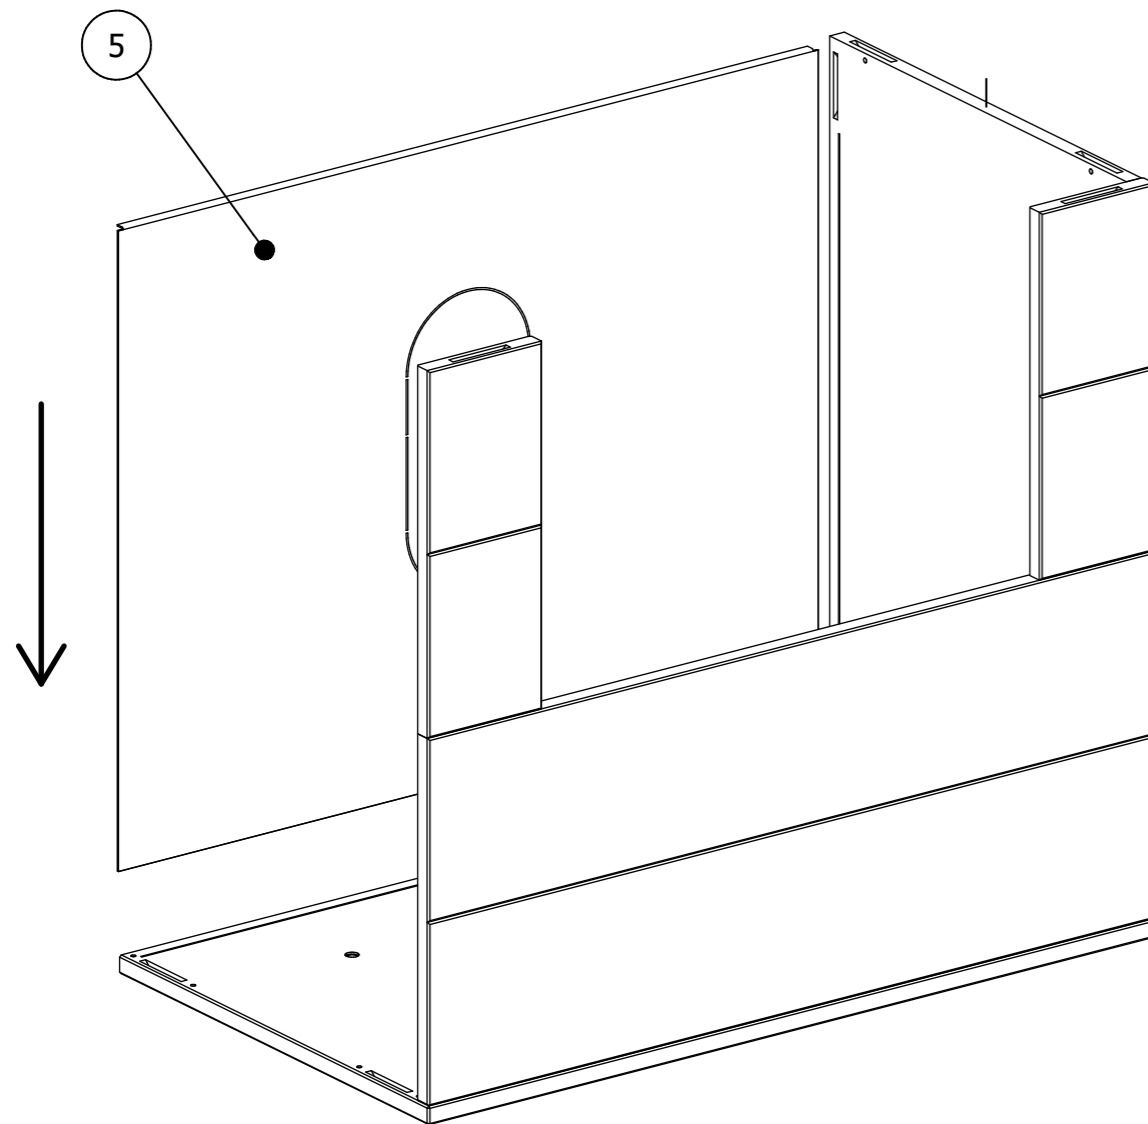

RIVO

PARTS LIST				
NR.	CODE	NAME	QTY	IMAGE
14	C	Clamex P14	16	
15	T	Tenso	18	

PARTS LIST			
NR.	CODE	NAME	QTY
1	BP	Bottom plate	1

T-1 = 7pcs.

PARTS LIST			
NR.	CODE	NAME	QTY
2	FB	Front bottom plate	1
3	FM	Front middle plate	2

C-1 = 2pcs.

C-2 = 6pcs.

T-2 = 3pcs.

T-1 = 2pcs.

PARTS LIST			
NR.	CODE	NAME	QTY
4	SR	Side right bottom plate	1

C-1 = 2cs.
C-2 = 1pcs.

T-2 = 2pcs.
T-1 = 1pcs.

PARTS LIST			
NR.	CODE	NAME	QTY
5	SB	Steel bottom plate	1

PARTS LIST			
NR.	CODE	NAME	QTY
6	SL	Side left bottom plate	1

C-1 = 3pcs.

C-2 = 1pcs.

T-2 = 2pcs.

T-1 = 1pcs.

PARTS LIST			
NR.	CODE	NAME	QTY
7	MP	Middle plate	1

C-1 = 4pcs.

PARTS LIST			
NR.	CODE	NAME	QTY
8	FM	Front middle plate	4
9	FT	Front top plate	1

C-1 = 2pcs.

C-2 = 6pcs.

T-2 = 5pcs.

PARTS LIST			
NR.	CODE	NAME	QTY
10	SLT	Side left top plate	1
11	SRT	Side right top plate	1

C-1 = 4pcs.

C-2 = 2pcs.

T-2 = 6pcs.

PARTS LIST			
NR.	CODE	NAME	QTY
12	ST	Steel top plate	1