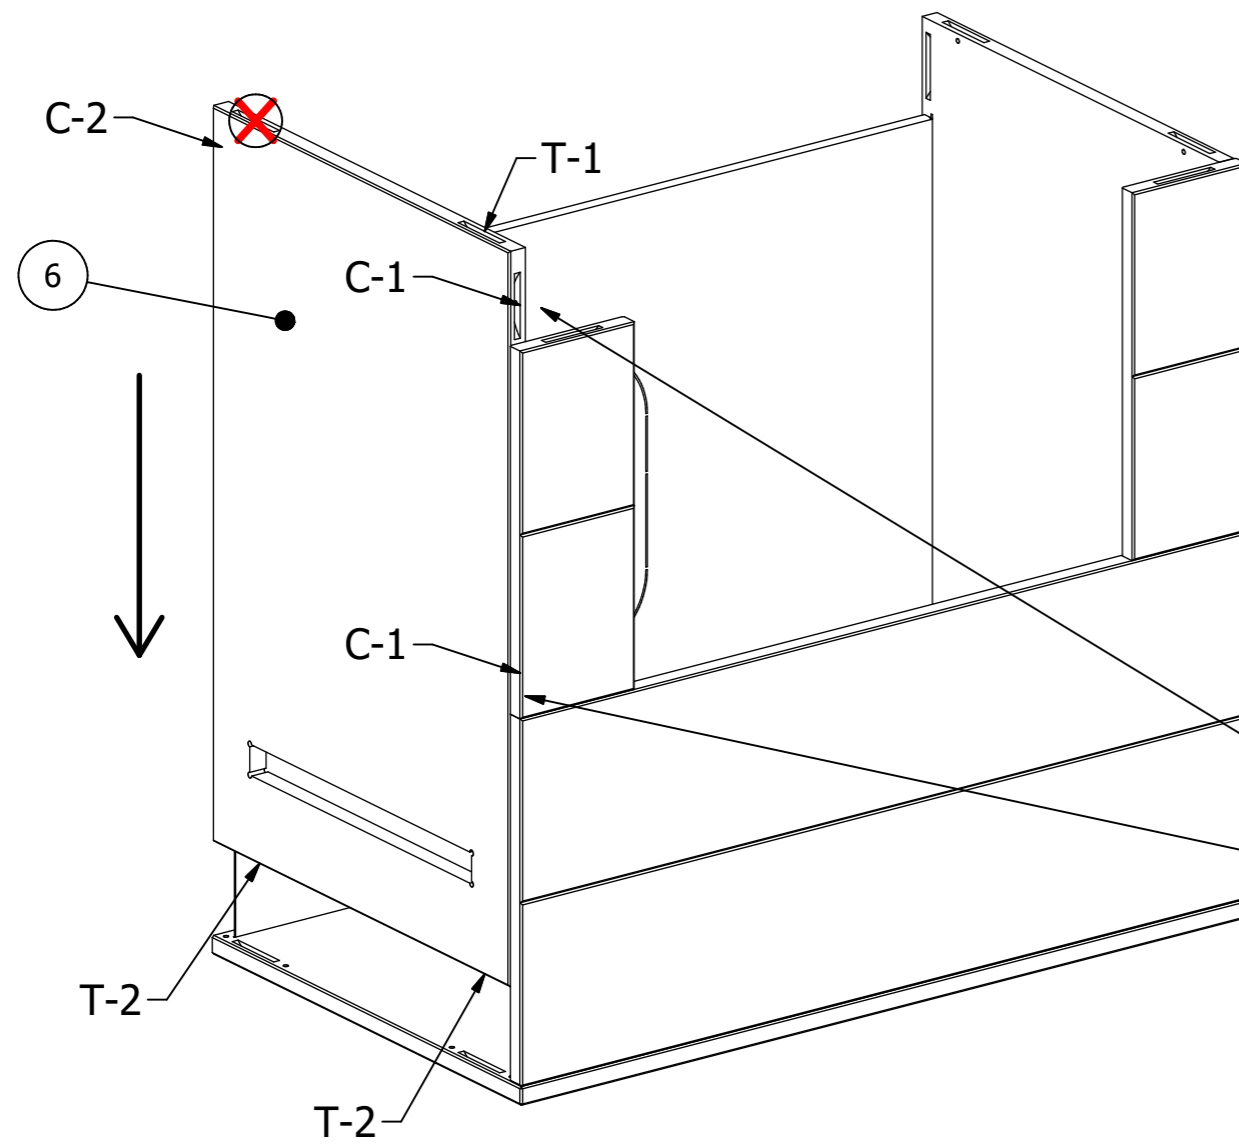

RIVO

PARTS LIST				
NR.	CODE	NAME	QTY	IMAGE
14	C	Clamex P14	16	
15	T	Tenso	18	

PARTS LIST			
NR.	CODE	NAME	QTY
1	BP	Bottom plate	1

T-1 = 7pcs.

PARTS LIST			
NR.	CODE	NAME	QTY
2	FB	Front bottom plate	1
3	FM	Front middle plate	2

C-1 = 2pcs.

C-2 = 6pcs.

T-2 = 3pcs.

T-1 = 2pcs.

PARTS LIST			
NR.	CODE	NAME	QTY
4	SR	Side right bottom plate	1

C-1 = 2cs.
C-2 = 1pcs.

T-2 = 2pcs.
T-1 = 1pcs.

PARTS LIST			
NR.	CODE	NAME	QTY
5	SB	Steel bottom plate	1

PARTS LIST			
NR.	CODE	NAME	QTY
6	SL	Side left bottom plate	1

C-1 = 3pcs.

C-2 = 1pcs.

T-2 = 2pcs.

T-1 = 1pcs.

PARTS LIST			
NR.	CODE	NAME	QTY
7	MP	Middle plate	1

C-1 = 4pcs.

PARTS LIST			
NR.	CODE	NAME	QTY
8	FM	Front middle plate	4
9	FT	Front top plate	1

C-1 = 2pcs.

C-2 = 6pcs.

T-2 = 5pcs.

PARTS LIST			
NR.	CODE	NAME	QTY
10	SLT	Side left top plate	1
11	SRT	Side right top plate	1

C-1 = 4pcs.

C-2 = 2pcs.

T-2 = 6pcs.

PARTS LIST			
NR.	CODE	NAME	QTY
12	ST	Steel top plate	1