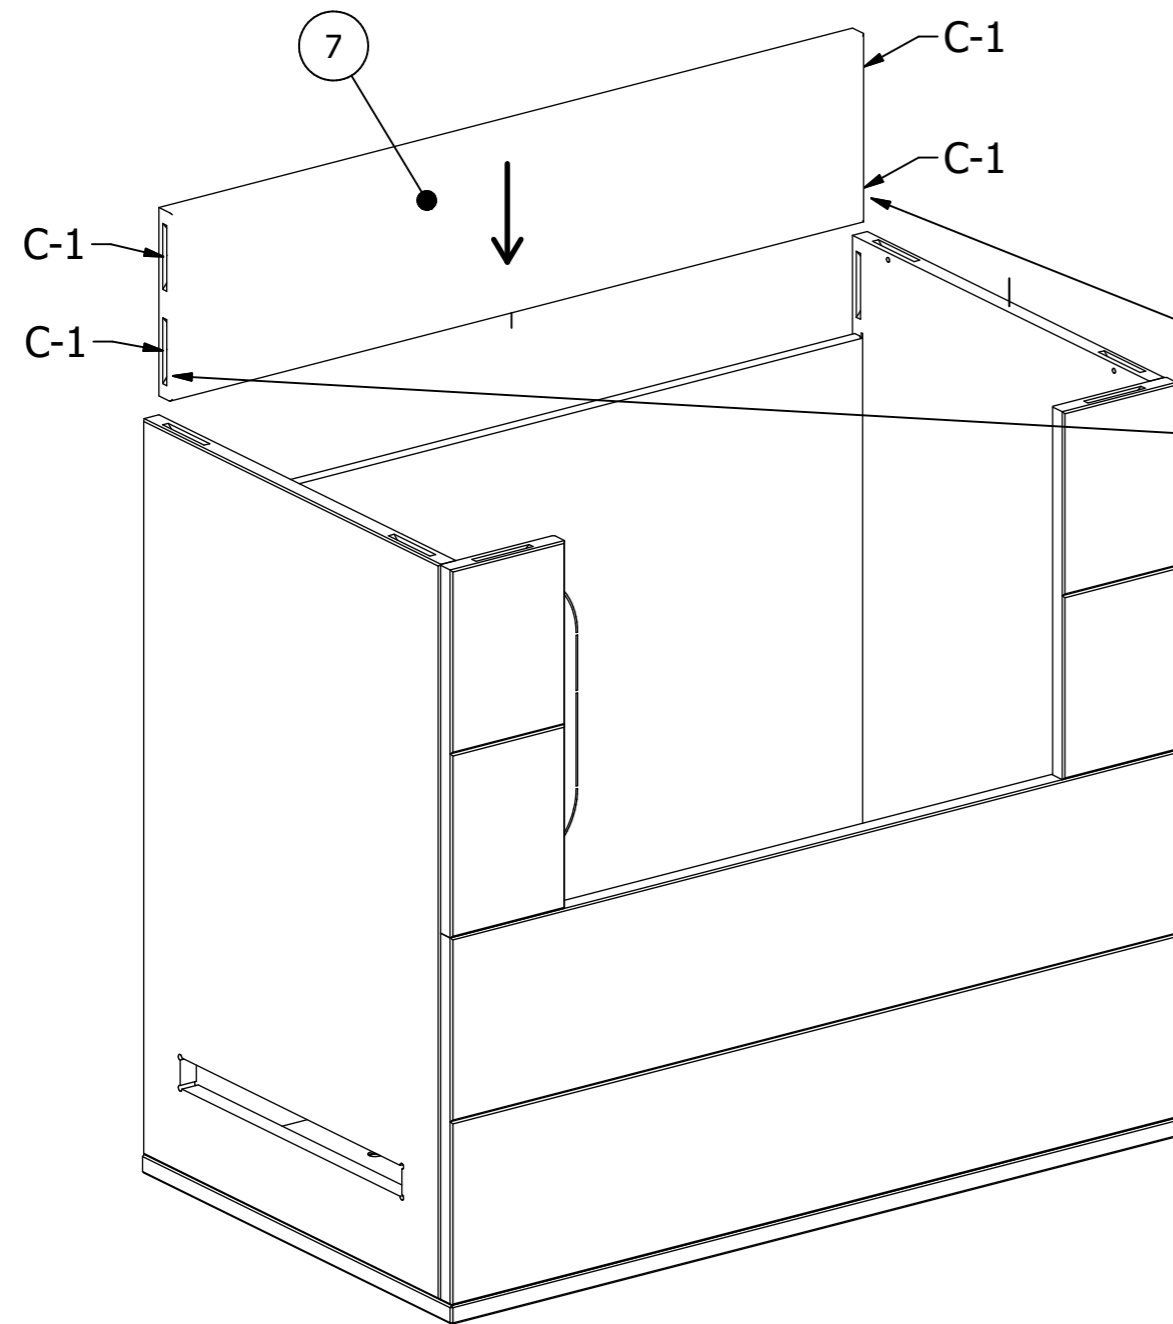

RIVO

PARTS LIST				
NR.	CODE	NAME	QTY	IMAGE
14	C	Clamex P14	16	
15	T	Tenso	18	

PARTS LIST			
NR.	CODE	NAME	QTY
1	BP	Bottom plate	1

T-1 = 7pcs.

PARTS LIST			
NR.	CODE	NAME	QTY
2	FB	Front bottom plate	1
3	FM	Front middle plate	2

C-1 = 2pcs.

C-2 = 6pcs.

T-2 = 3pcs.

T-1 = 2pcs.

PARTS LIST			
NR.	CODE	NAME	QTY
4	SR	Side right bottom plate	1

C-1 = 2cs.
C-2 = 1pcs.

T-2 = 2pcs.
T-1 = 1pcs.

PARTS LIST			
NR.	CODE	NAME	QTY
5	SB	Steel bottom plate	1

PARTS LIST			
NR.	CODE	NAME	QTY
6	SL	Side left bottom plate	1

C-1 = 3pcs.

C-2 = 1pcs.

T-2 = 2pcs.

T-1 = 1pcs.

PARTS LIST			
NR.	CODE	NAME	QTY
7	MP	Middle plate	1

C-1 = 4pcs.

PARTS LIST			
NR.	CODE	NAME	QTY
8	FM	Front middle plate	4
9	FT	Front top plate	1

C-1 = 2pcs.

C-2 = 6pcs.

T-2 = 5pcs.

PARTS LIST			
NR.	CODE	NAME	QTY
10	SLT	Side left top plate	1
11	SRT	Side right top plate	1

C-1 = 4pcs.

C-2 = 2pcs.

T-2 = 6pcs.

PARTS LIST			
NR.	CODE	NAME	QTY
12	ST	Steel top plate	1