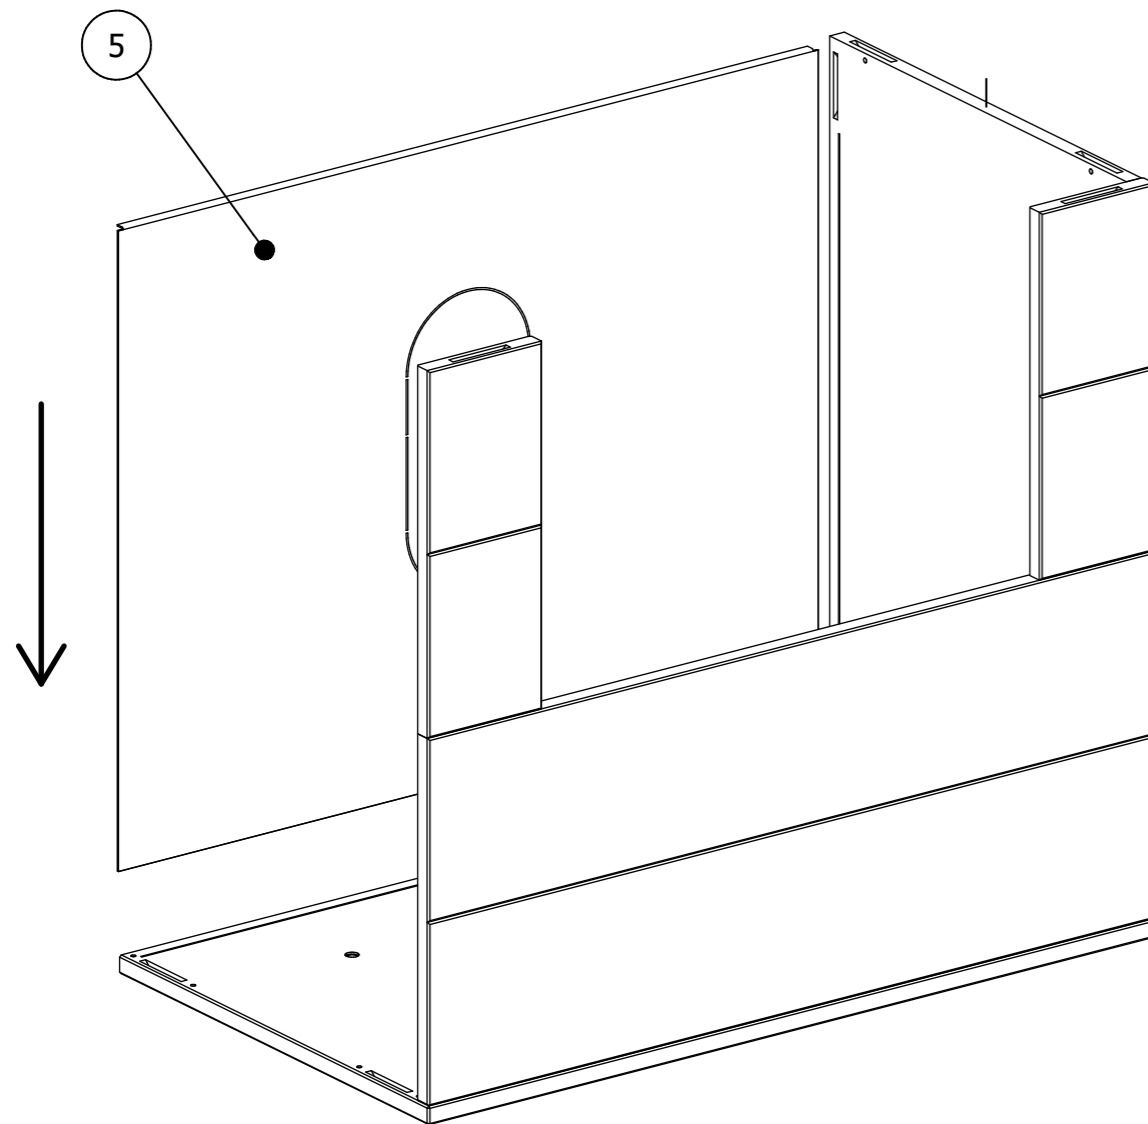

RIVO

PARTS LIST				
NR.	CODE	NAME	QTY	IMAGE
14	C	Clamex P14	16	
15	T	Tenso	18	

PARTS LIST			
NR.	CODE	NAME	QTY
1	BP	Bottom plate	1

T-1 = 7pcs.

PARTS LIST			
NR.	CODE	NAME	QTY
2	FB	Front bottom plate	1
3	FM	Front middle plate	2

C-1 = 2pcs.

C-2 = 6pcs.

T-2 = 3pcs.

T-1 = 2pcs.

PARTS LIST			
NR.	CODE	NAME	QTY
4	SR	Side right bottom plate	1

C-1 = 2cs.  
C-2 = 1pcs.

T-2 = 2pcs.  
T-1 = 1pcs.

PARTS LIST			
NR.	CODE	NAME	QTY
5	SB	Steel bottom plate	1

PARTS LIST			
NR.	CODE	NAME	QTY
6	SL	Side left bottom plate	1

C-1 = 3pcs.

C-2 = 1pcs.

T-2 = 2pcs.

T-1 = 1pcs.

PARTS LIST			
NR.	CODE	NAME	QTY
7	MP	Middle plate	1

C-1 = 4pcs.

PARTS LIST			
NR.	CODE	NAME	QTY
8	FM	Front middle plate	4
9	FT	Front top plate	1

C-1 = 2pcs.

C-2 = 6pcs.

T-2 = 5pcs.

PARTS LIST			
NR.	CODE	NAME	QTY
10	SLT	Side left top plate	1
11	SRT	Side right top plate	1

C-1 = 4pcs.

C-2 = 2pcs.

T-2 = 6pcs.

PARTS LIST			
NR.	CODE	NAME	QTY
12	ST	Steel top plate	1