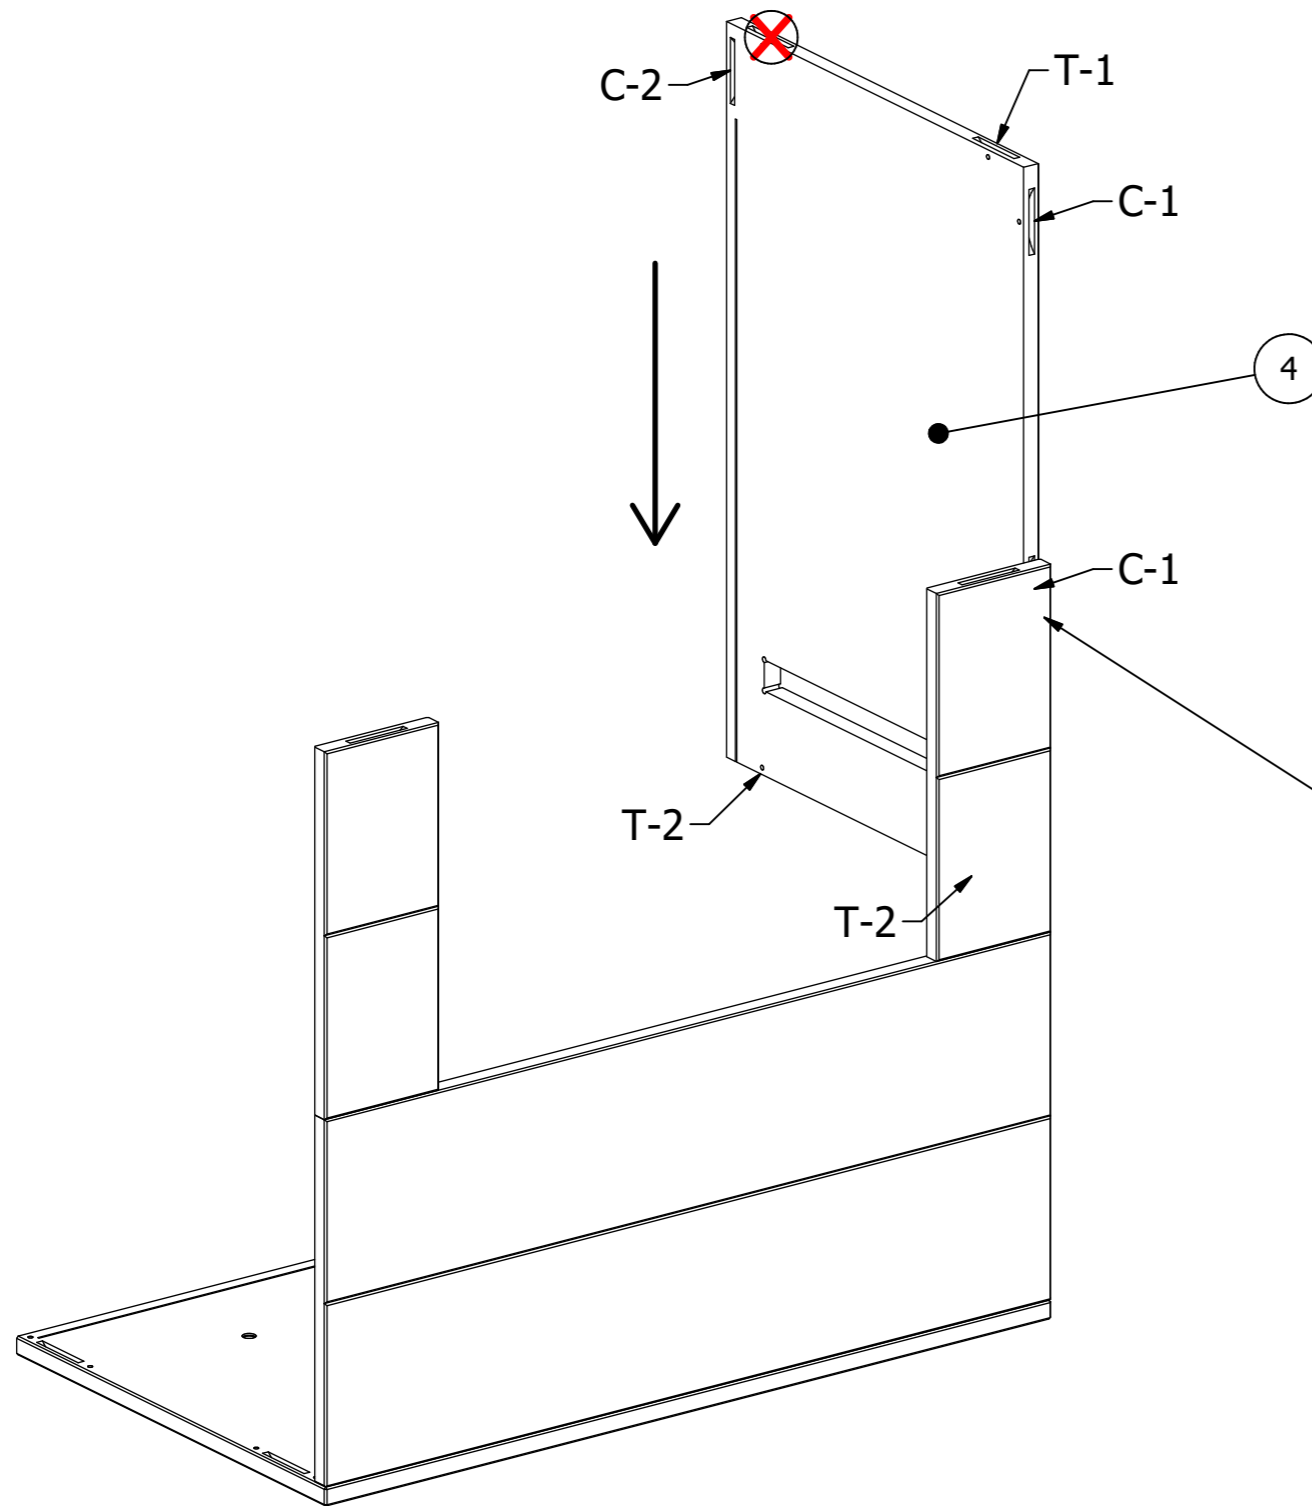

RIVO

PARTS LIST				
NR.	CODE	NAME	QTY	IMAGE
14	C	Clamex P14	16	
15	T	Tenso	18	

PARTS LIST			
NR.	CODE	NAME	QTY
1	BP	Bottom plate	1

T-1 = 7pcs.

PARTS LIST			
NR.	CODE	NAME	QTY
2	FB	Front bottom plate	1
3	FM	Front middle plate	2

C-1 = 2pcs.

C-2 = 6pcs.

T-2 = 3pcs.

T-1 = 2pcs.

PARTS LIST			
NR.	CODE	NAME	QTY
4	SR	Side right bottom plate	1

C-1 = 2cs.  
C-2 = 1pcs.

T-2 = 2pcs.  
T-1 = 1pcs.

PARTS LIST			
NR.	CODE	NAME	QTY
5	SB	Steel bottom plate	1

PARTS LIST			
NR.	CODE	NAME	QTY
6	SL	Side left bottom plate	1

C-1 = 3pcs.

C-2 = 1pcs.

T-2 = 2pcs.

T-1 = 1pcs.

PARTS LIST			
NR.	CODE	NAME	QTY
7	MP	Middle plate	1

C-1 = 4pcs.

PARTS LIST			
NR.	CODE	NAME	QTY
8	FM	Front middle plate	4
9	FT	Front top plate	1

C-1 = 2pcs.

C-2 = 6pcs.

T-2 = 5pcs.

PARTS LIST			
NR.	CODE	NAME	QTY
10	SLT	Side left top plate	1
11	SRT	Side right top plate	1

C-1 = 4pcs.

C-2 = 2pcs.

T-2 = 6pcs.

PARTS LIST			
NR.	CODE	NAME	QTY
12	ST	Steel top plate	1