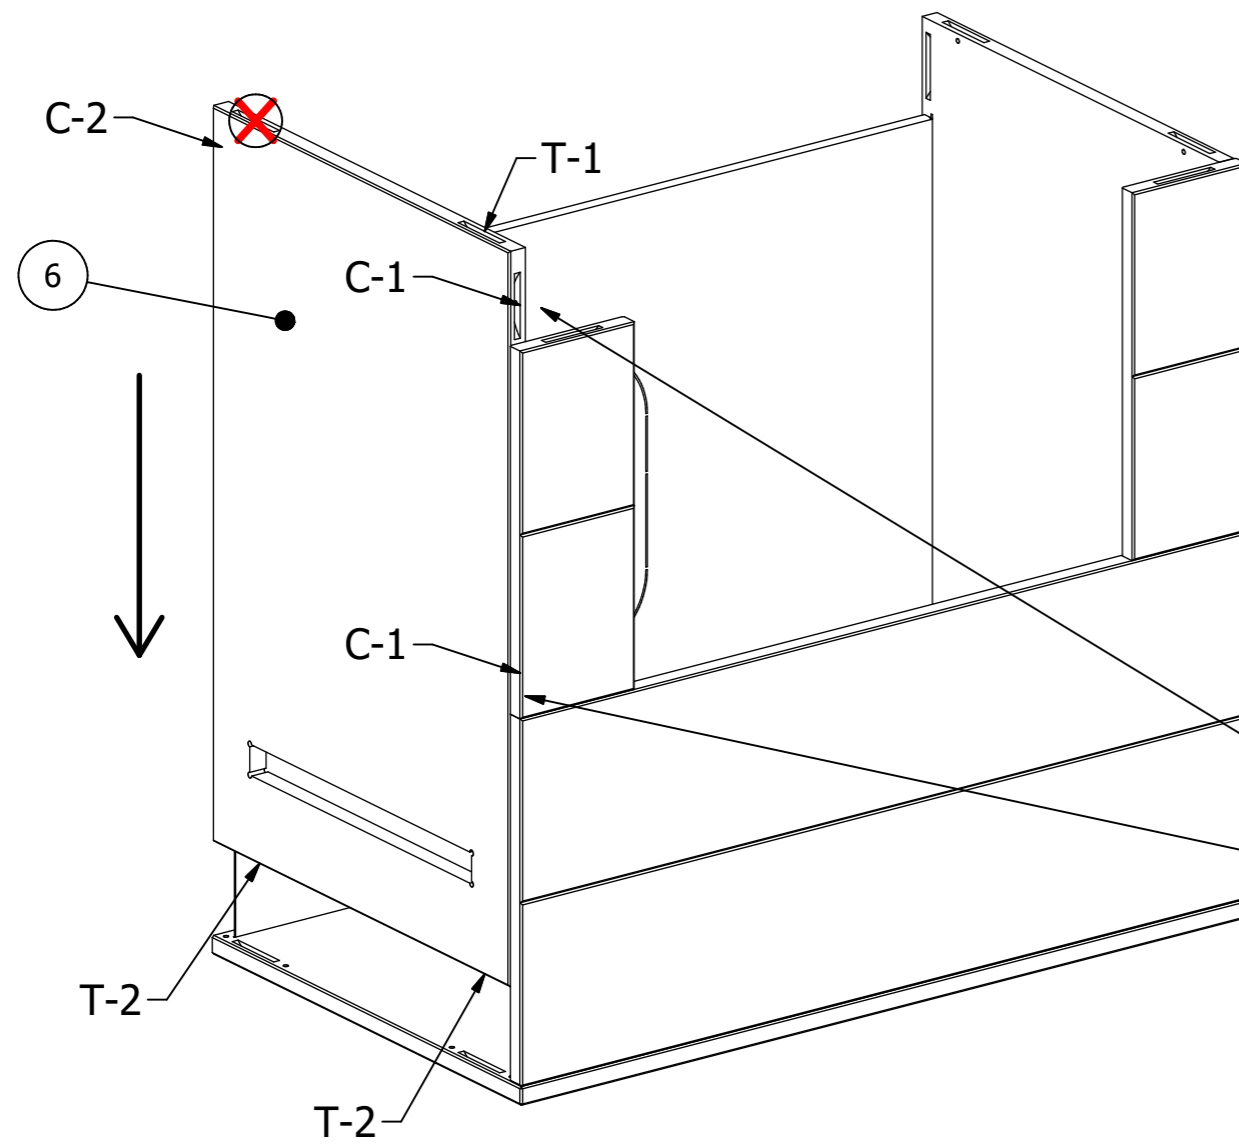

RIVO

PARTS LIST				
NR.	CODE	NAME	QTY	IMAGE
14	C	Clamex P14	16	
15	T	Tenso	18	

PARTS LIST			
NR.	CODE	NAME	QTY
1	BP	Bottom plate	1

T-1 = 7pcs.

PARTS LIST			
NR.	CODE	NAME	QTY
2	FB	Front bottom plate	1
3	FM	Front middle plate	2

C-1 = 2pcs.

C-2 = 6pcs.

T-2 = 3pcs.

T-1 = 2pcs.

PARTS LIST			
NR.	CODE	NAME	QTY
4	SR	Side right bottom plate	1

C-1 = 2cs.  
C-2 = 1pcs.

T-2 = 2pcs.  
T-1 = 1pcs.

PARTS LIST			
NR.	CODE	NAME	QTY
5	SB	Steel bottom plate	1

PARTS LIST			
NR.	CODE	NAME	QTY
6	SL	Side left bottom plate	1

C-1 = 3pcs.

C-2 = 1pcs.

T-2 = 2pcs.

T-1 = 1pcs.

PARTS LIST			
NR.	CODE	NAME	QTY
7	MP	Middle plate	1

C-1 = 4pcs.

PARTS LIST			
NR.	CODE	NAME	QTY
8	FM	Front middle plate	4
9	FT	Front top plate	1

C-1 = 2pcs.

C-2 = 6pcs.

T-2 = 5pcs.

PARTS LIST			
NR.	CODE	NAME	QTY
10	SLT	Side left top plate	1
11	SRT	Side right top plate	1

C-1 = 4pcs.

C-2 = 2pcs.

T-2 = 6pcs.

PARTS LIST			
NR.	CODE	NAME	QTY
12	ST	Steel top plate	1