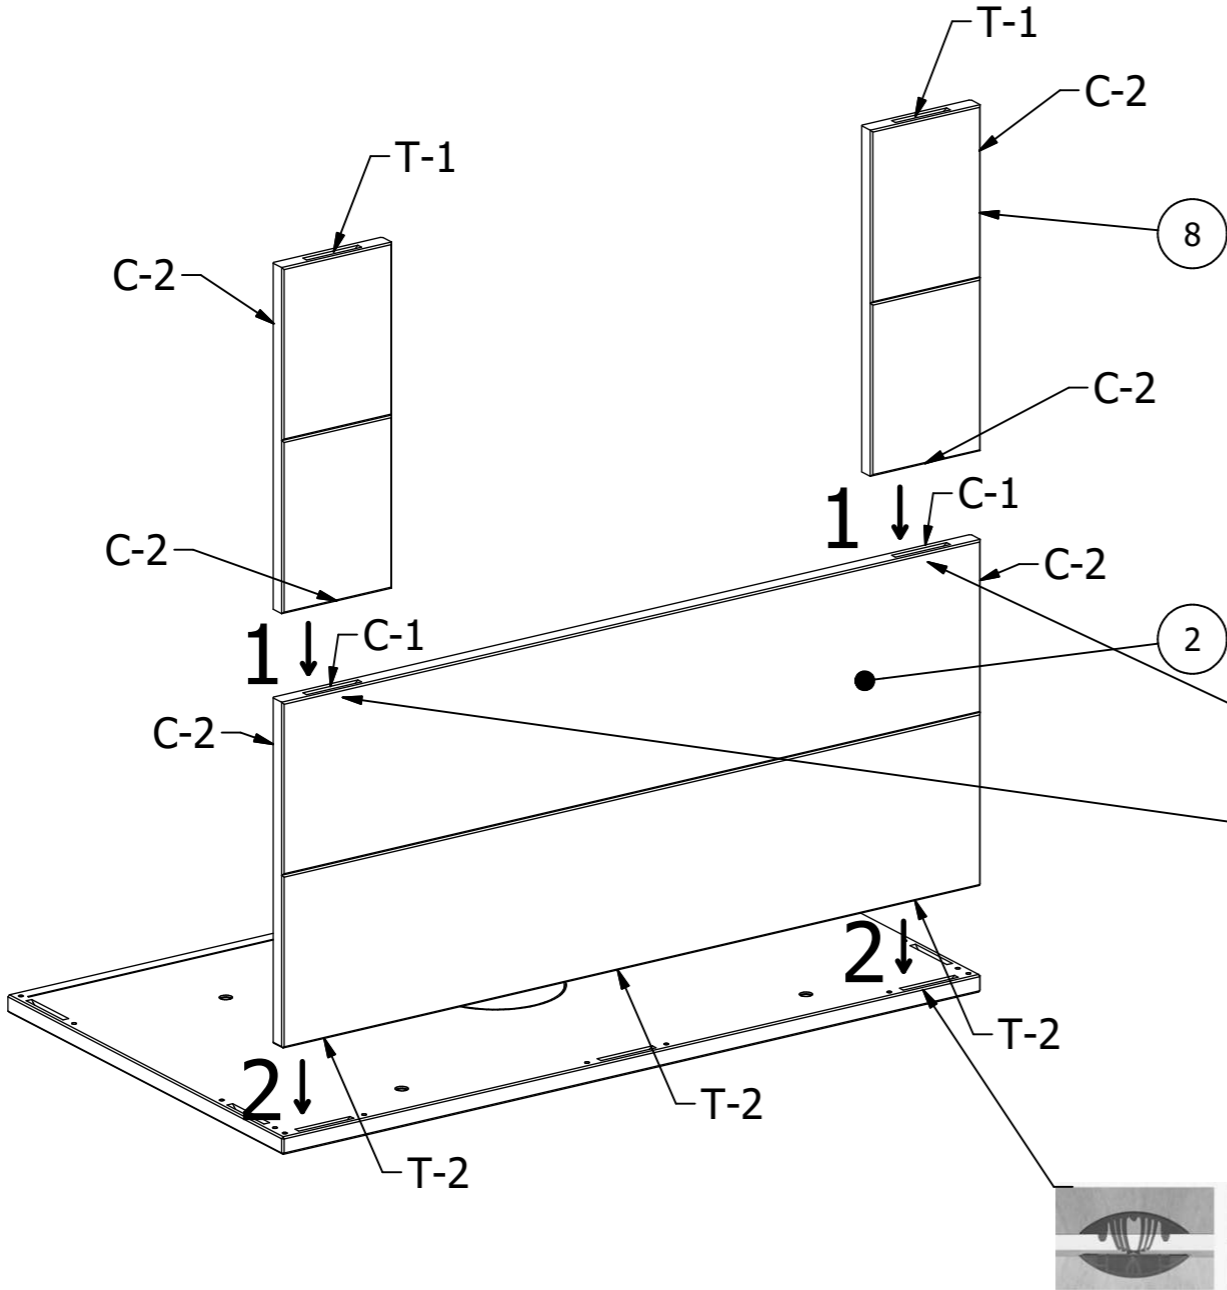

PARTS LIST			
NR.	CODE	NAME	QTY
1	BP	Bottom plate	1
2	FB	Front bottom plate	1
3	FM	Front middle plate	2
4	SR	Side right bottom plate	1
5	SB	Steel bottom plate	1
6	SL	Side left bottom plate	1
7	MP	Middle plate	1
8	FM	Front middle plate	2
9	FT	Front top plate	1
10	SLT	Side left top plate	1
11	SRT	Side right top plate	1
12	ST	Steel top plate	1
13	TP	Top plate	1
14	C	Clamex P14	16
15	T	Tenso	18

RIVO

PARTS LIST				
NR.	CODE	NAME	QTY	IMAGE
14	C	Clamex P14	16	
15	T	Tenso	18	

PARTS LIST			
NR.	CODE	NAME	QTY
1	BP	Bottom plate	1

T-1 = 7pcs.

PARTS LIST			
NR.	CODE	NAME	QTY
2	FB	Front bottom plate	1
3	FM	Front middle plate	2

C-1 = 2pcs.

C-2 = 6pcs.

T-2 = 3pcs.

T-1 = 2pcs.

PARTS LIST			
NR.	CODE	NAME	QTY
4	SR	Side right bottom plate	1

C-1 = 2cs.  
C-2 = 1pcs.

T-2 = 2pcs.  
T-1 = 1pcs.

PARTS LIST			
NR.	CODE	NAME	QTY
5	SB	Steel bottom plate	1

C-1 = 2pcs.

C-2 = 6pcs.

T-2 = 5pcs.

PARTS LIST			
NR.	CODE	NAME	QTY
10	SLT	Side left top plate	1
11	SRT	Side right top plate	1

C-1 = 4pcs.

C-2 = 2pcs.

T-2 = 6pcs.

PARTS LIST			
NR.	CODE	NAME	QTY
12	ST	Steel top plate	1