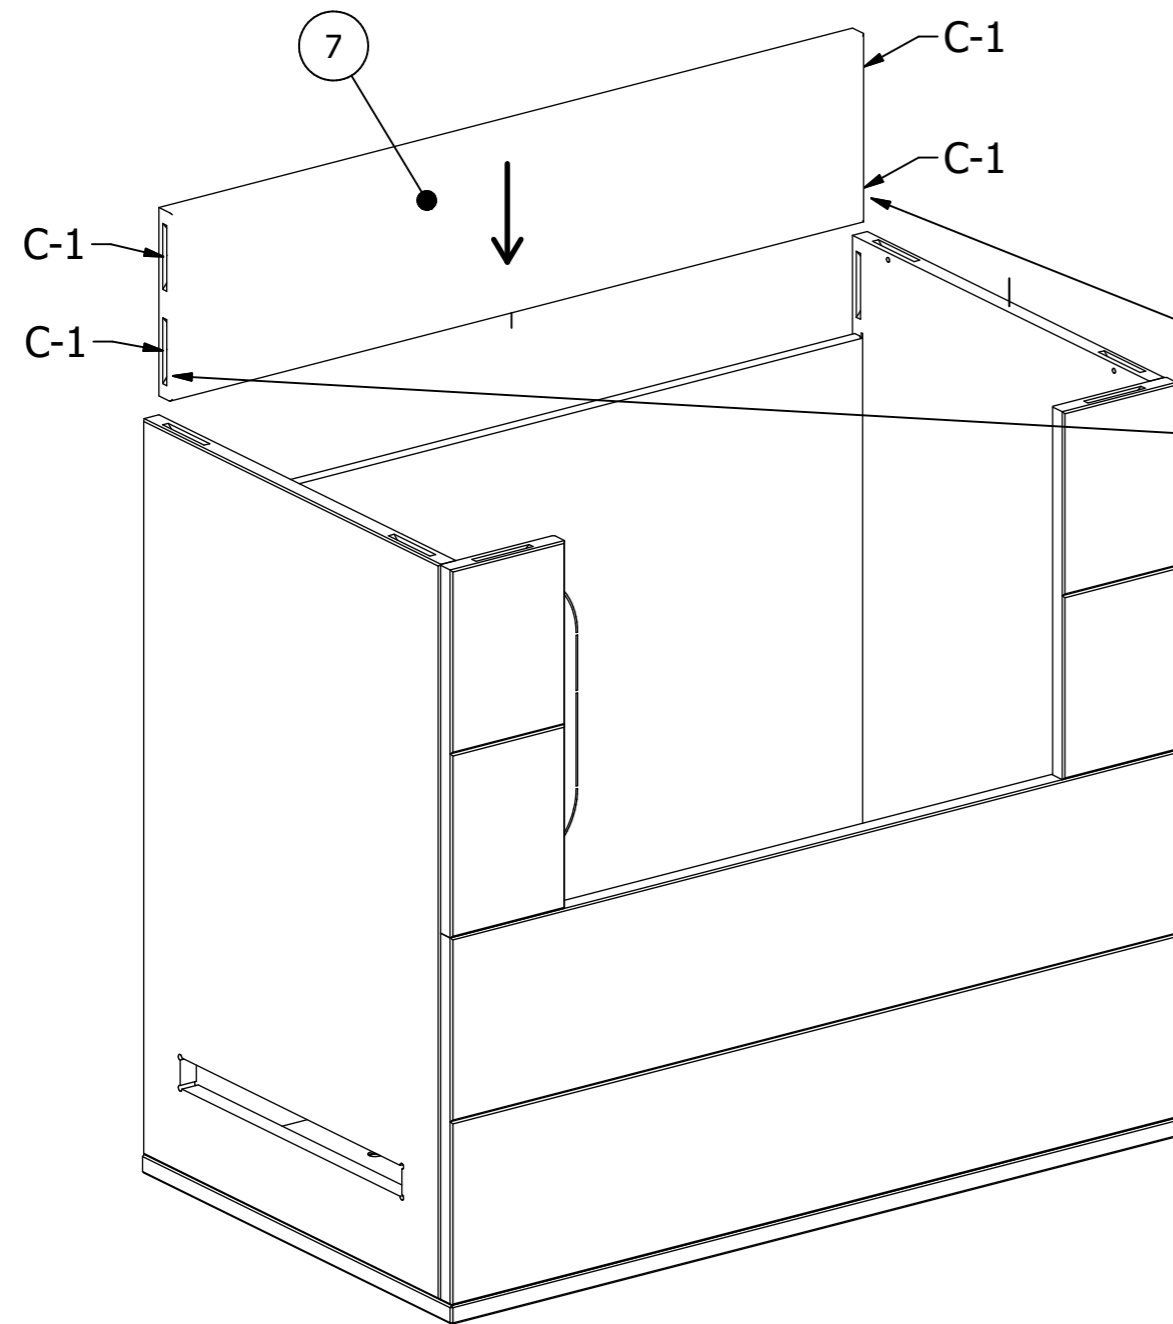

RIVO

PARTS LIST				
NR.	CODE	NAME	QTY	IMAGE
14	C	Clamex P14	16	
15	T	Tenso	18	

PARTS LIST			
NR.	CODE	NAME	QTY
1	BP	Bottom plate	1

T-1 = 7pcs.

PARTS LIST			
NR.	CODE	NAME	QTY
2	FB	Front bottom plate	1
3	FM	Front middle plate	2

C-1 = 2pcs.

C-2 = 6pcs.

T-2 = 3pcs.

T-1 = 2pcs.

PARTS LIST			
NR.	CODE	NAME	QTY
4	SR	Side right bottom plate	1

C-1 = 2cs.  
C-2 = 1pcs.

T-2 = 2pcs.  
T-1 = 1pcs.

PARTS LIST			
NR.	CODE	NAME	QTY
5	SB	Steel bottom plate	1

PARTS LIST			
NR.	CODE	NAME	QTY
6	SL	Side left bottom plate	1

C-1 = 3pcs.

C-2 = 1pcs.

T-2 = 2pcs.

T-1 = 1pcs.

PARTS LIST			
NR.	CODE	NAME	QTY
7	MP	Middle plate	1

C-1 = 4pcs.

PARTS LIST			
NR.	CODE	NAME	QTY
8	FM	Front middle plate	4
9	FT	Front top plate	1

C-1 = 2pcs.

C-2 = 6pcs.

T-2 = 5pcs.

PARTS LIST			
NR.	CODE	NAME	QTY
10	SLT	Side left top plate	1
11	SRT	Side right top plate	1

C-1 = 4pcs.

C-2 = 2pcs.

T-2 = 6pcs.

PARTS LIST			
NR.	CODE	NAME	QTY
12	ST	Steel top plate	1