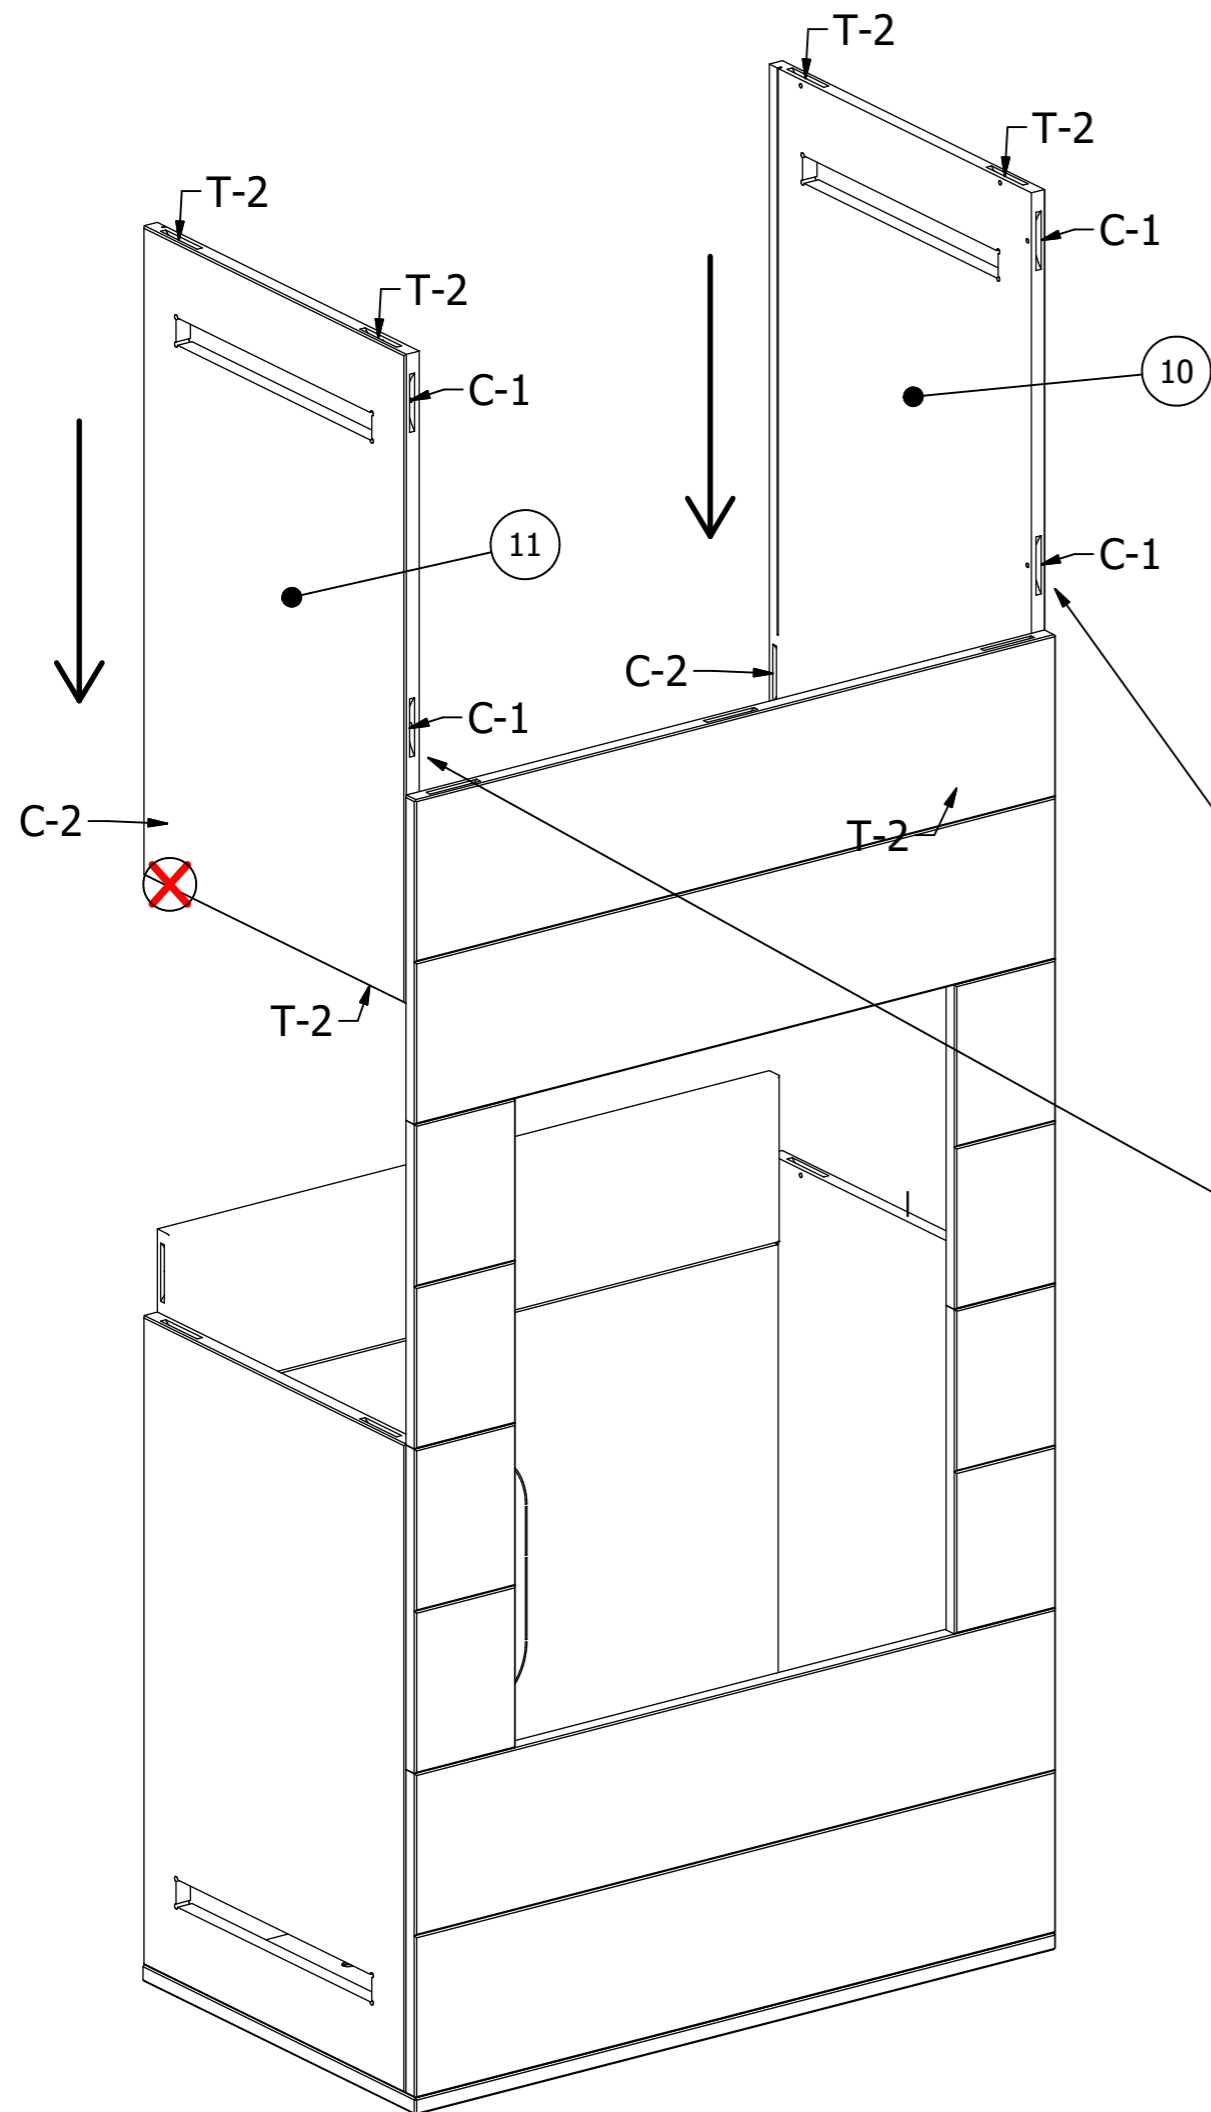

RIVO

PARTS LIST				
NR.	CODE	NAME	QTY	IMAGE
14	C	Clamex P14	16	
15	T	Tenso	18	

PARTS LIST			
NR.	CODE	NAME	QTY
1	BP	Bottom plate	1

T-1 = 7pcs.

PARTS LIST			
NR.	CODE	NAME	QTY
2	FB	Front bottom plate	1
3	FM	Front middle plate	2

C-1 = 2pcs.

C-2 = 6pcs.

T-2 = 3pcs.

T-1 = 2pcs.

PARTS LIST			
NR.	CODE	NAME	QTY
4	SR	Side right bottom plate	1

C-1 = 2cs.  
C-2 = 1pcs.

T-2 = 2pcs.  
T-1 = 1pcs.

PARTS LIST			
NR.	CODE	NAME	QTY
5	SB	Steel bottom plate	1

PARTS LIST			
NR.	CODE	NAME	QTY
6	SL	Side left bottom plate	1

C-1 = 3pcs.

C-2 = 1pcs.

T-2 = 2pcs.

T-1 = 1pcs.

PARTS LIST			
NR.	CODE	NAME	QTY
7	MP	Middle plate	1

C-1 = 4pcs.

PARTS LIST			
NR.	CODE	NAME	QTY
8	FM	Front middle plate	4
9	FT	Front top plate	1

C-1 = 2pcs.

C-2 = 6pcs.

T-2 = 5pcs.

PARTS LIST			
NR.	CODE	NAME	QTY
10	SLT	Side left top plate	1
11	SRT	Side right top plate	1

C-1 = 4pcs.

C-2 = 2pcs.

T-2 = 6pcs.

PARTS LIST			
NR.	CODE	NAME	QTY
12	ST	Steel top plate	1