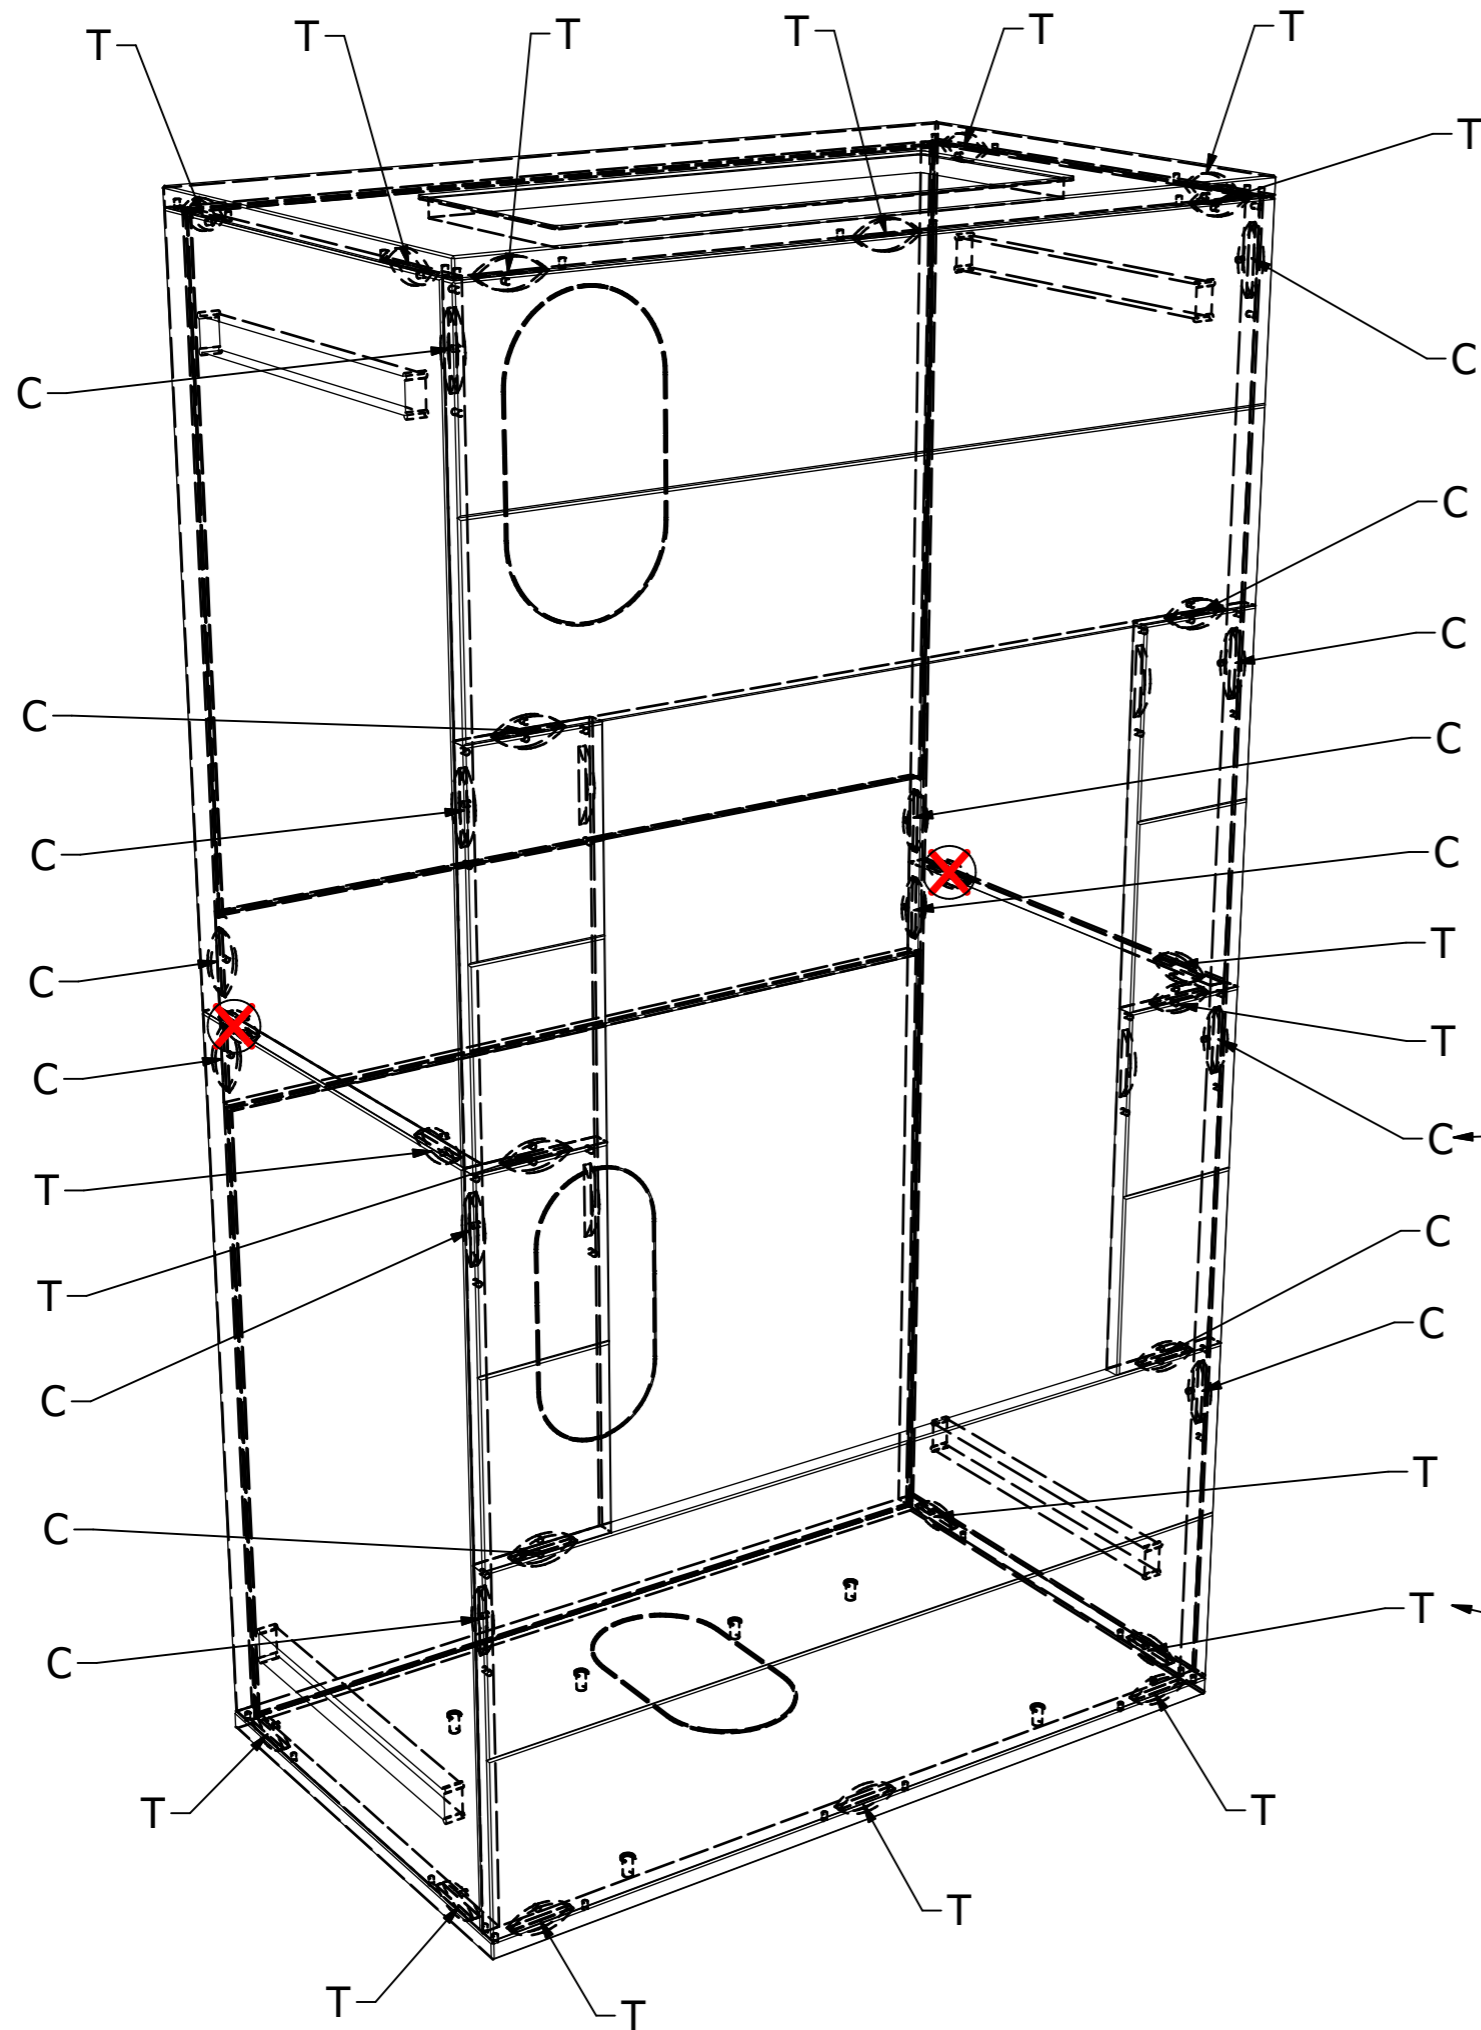

PARTS LIST			
NR.	CODE	NAME	QTY
1	BP	Bottom plate	1
2	FB	Front bottom plate	1
3	FM	Front middle plate	2
4	SR	Side right bottom plate	1
5	SB	Steel bottom plate	1
6	SL	Side left bottom plate	1
7	MP	Middle plate	1
8	FM	Front middle plate	2
9	FT	Front top plate	1
10	SLT	Side left top plate	1
11	SRT	Side right top plate	1
12	ST	Steel top plate	1
13	TP	Top plate	1
14	C	Clamex P14	16
15	T	Tenso	18

RIVO

PARTS LIST				
NR.	CODE	NAME	QTY	IMAGE
14	C	Clamex P14	16	
15	T	Tenso	18	

PARTS LIST			
NR.	CODE	NAME	QTY
1	BP	Bottom plate	1

T-1 = 7pcs.

PARTS LIST			
NR.	CODE	NAME	QTY
2	FB	Front bottom plate	1
3	FM	Front middle plate	2

C-1 = 2pcs.

C-2 = 6pcs.

T-2 = 3pcs.

T-1 = 2pcs.

PARTS LIST			
NR.	CODE	NAME	QTY
4	SR	Side right bottom plate	1

C-1 = 2cs.  
C-2 = 1pcs.

T-2 = 2pcs.  
T-1 = 1pcs.

PARTS LIST			
NR.	CODE	NAME	QTY
5	SB	Steel bottom plate	1

C-1 = 2pcs.

C-2 = 6pcs.

T-2 = 5pcs.

PARTS LIST			
NR.	CODE	NAME	QTY
10	SLT	Side left top plate	1
11	SRT	Side right top plate	1

C-1 = 4pcs.

C-2 = 2pcs.

T-2 = 6pcs.

PARTS LIST			
NR.	CODE	NAME	QTY
12	ST	Steel top plate	1